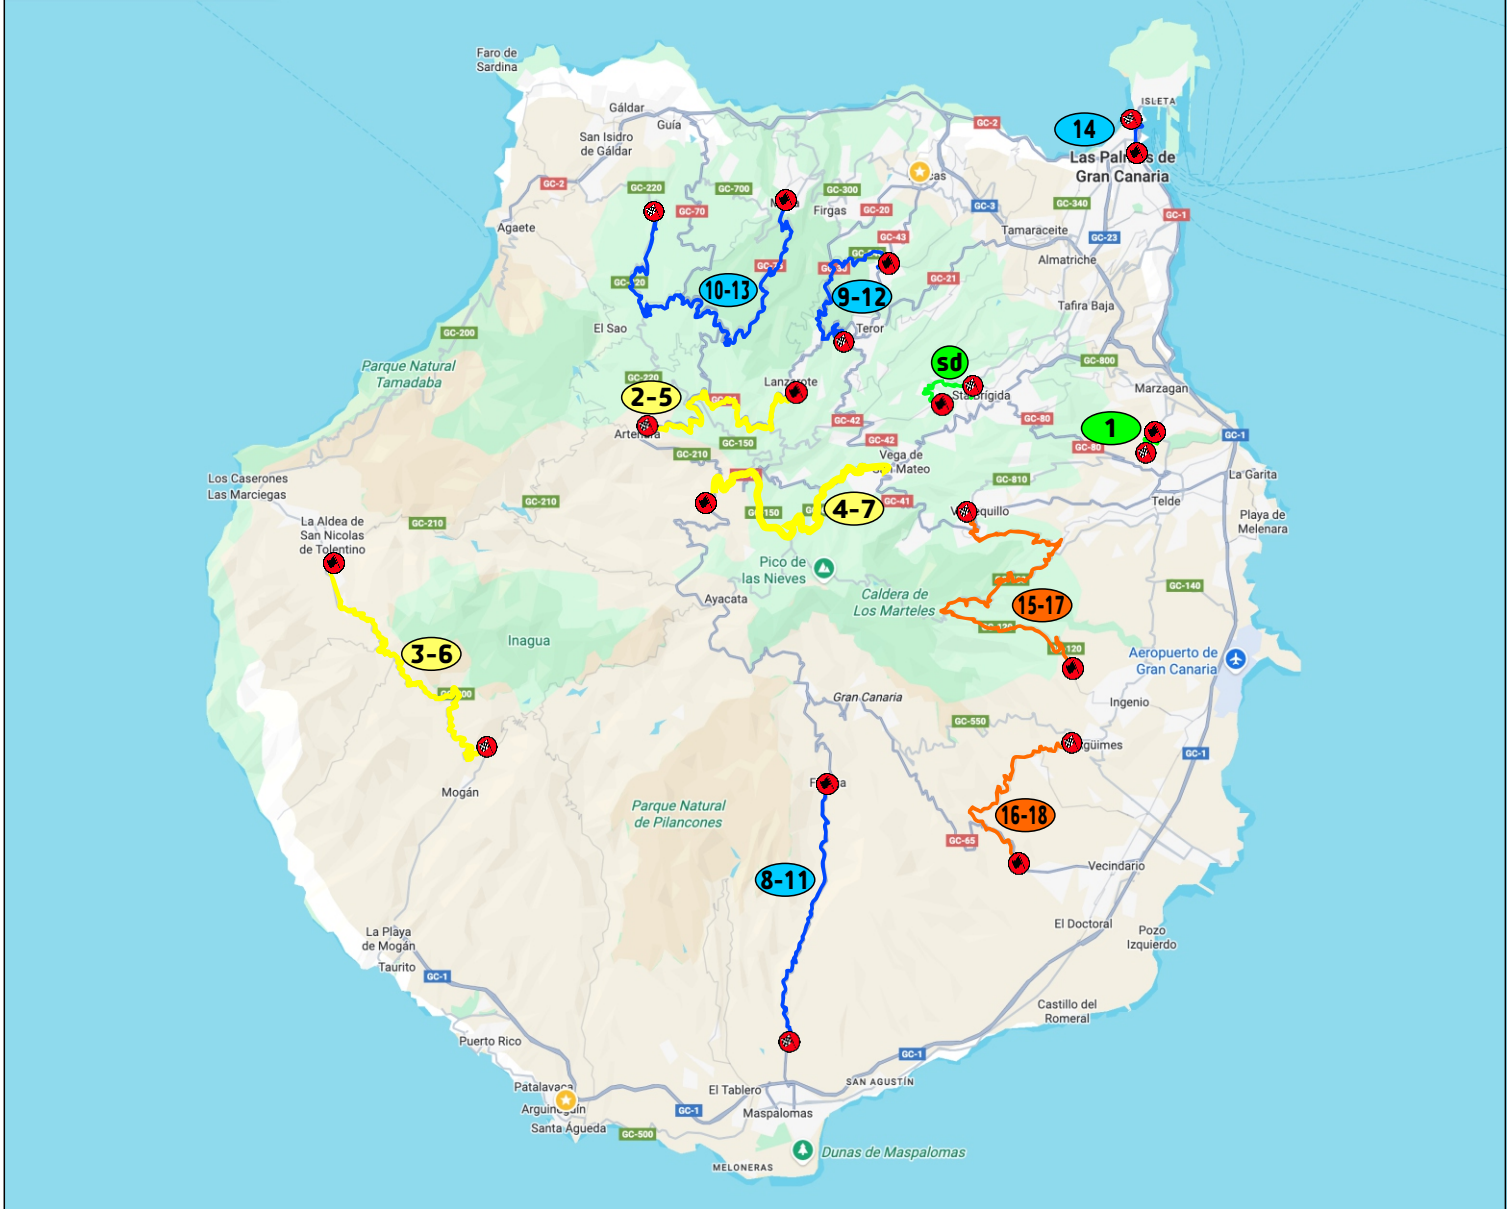

General Map of the 50 Rally Islas Canarias - Rally of Spain

Thursday, April 23, 2026
Special Stages

sd Shakedown "Santa Brigida"
6,26 kms. 11:01h.
START: N 28°01,98' W 15°30,84'
FINISH: N 28°02,19' W 15°30,03'

1 Islas Canarias
2,27 kms. 17:35h.
START: N 28°01,16' W 15°25,69'
FINISH: N 28°01,16' W 15°25,69'

Friday, April 24, 2026
Special Stages

2-5 Valleseco - Artenara
15,27 kms. 9:20h. - 15:06
START: N 28°02,25' W 15°34,76'
FINISH: N 28°01,53' W 15°38,44'

3-6 La Aldea - Mogán
21,42 kms. 10:48h. - 16:34h.
START: N 27°58,98' W 15°46,93'
FINISH: N 27°54,02' W 15°42,70'

4-7 Tejeda - San Mateo
26,05 kms. 12:11h - 17:57h.
START: N 27°59,84' W 15°36,79'
FINISH: N 28°00,53' W 15°32,13'

Sunday, April 26, 2026
Special Stages

15-17 Ingenio - Valsequillo
26,49 kms. 7:35h. - 10:50h.
START: N 27°55,79' W 15°27,39'
FINISH: N 27°59,46' W 15°30,16'

16-18 Santa Lucía - Agüimes
13,27 kms. 9:05h. - 13:15h.
START: N 27°51,37' W 15°28,82'
FINISH: N 27°54,21' W 15°27,04'