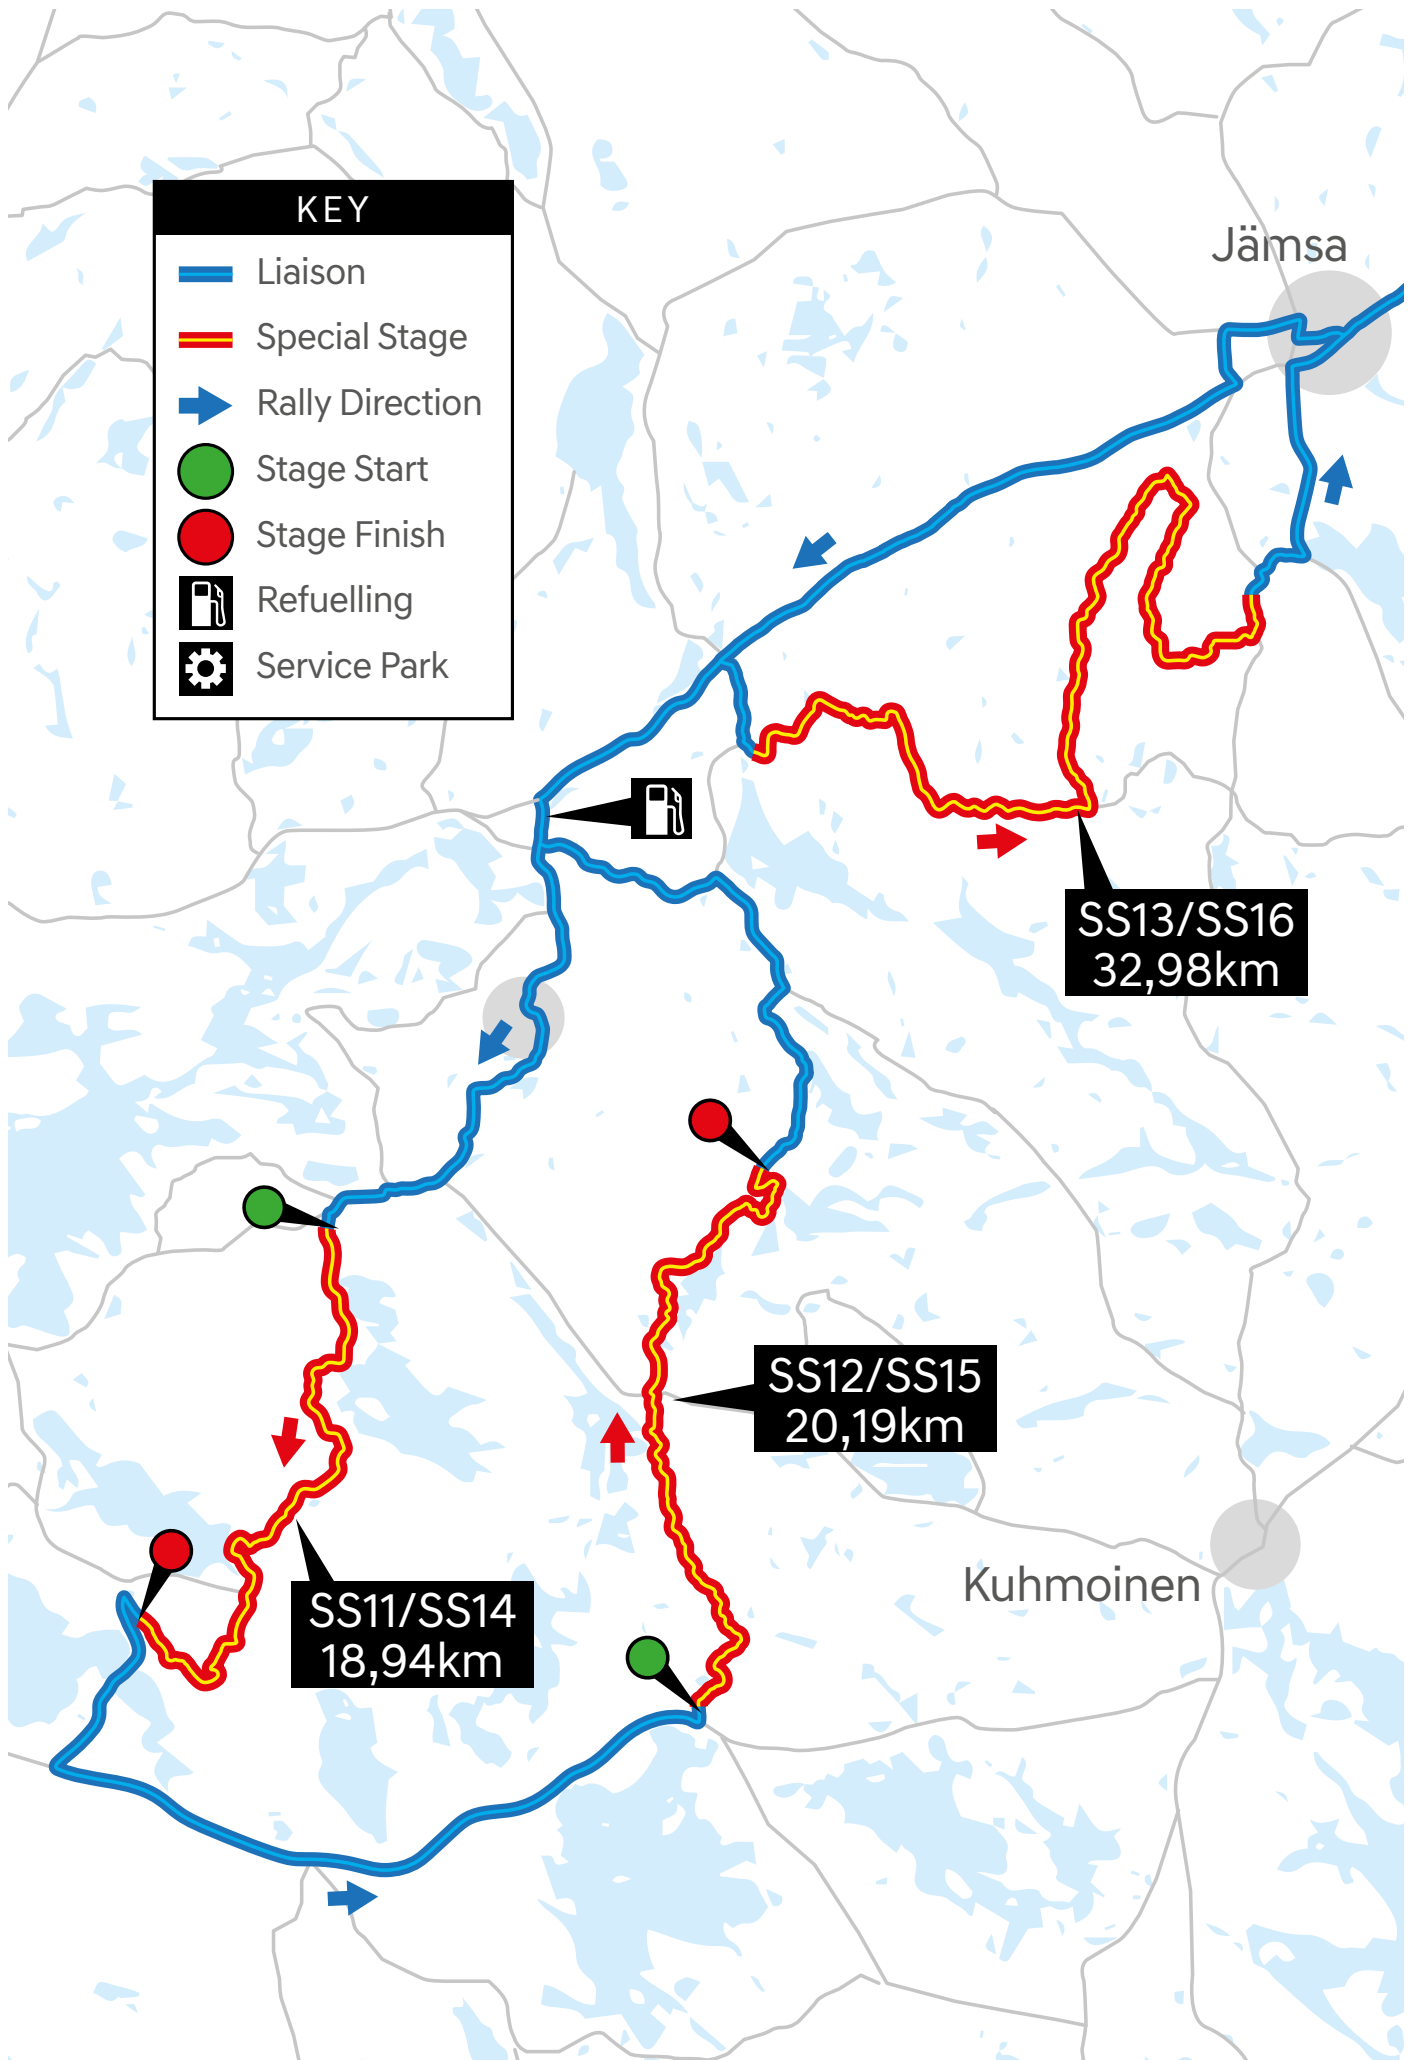

KEY

-  Liaison
-  Special Stage
-  Rally Direction
-  Stage Start
-  Stage Finish
-  Refuelling
-  Service Park

KEY

- Liaison
- Special Stage
- Rally Direction
- Stage Start
- Stage Finish
- Refuelling
- Service Park

SS13/SS16
32,98km

SS12/SS15
20,19km

SS11/SS14
18,94km

Jämsä

Kuhmoinen