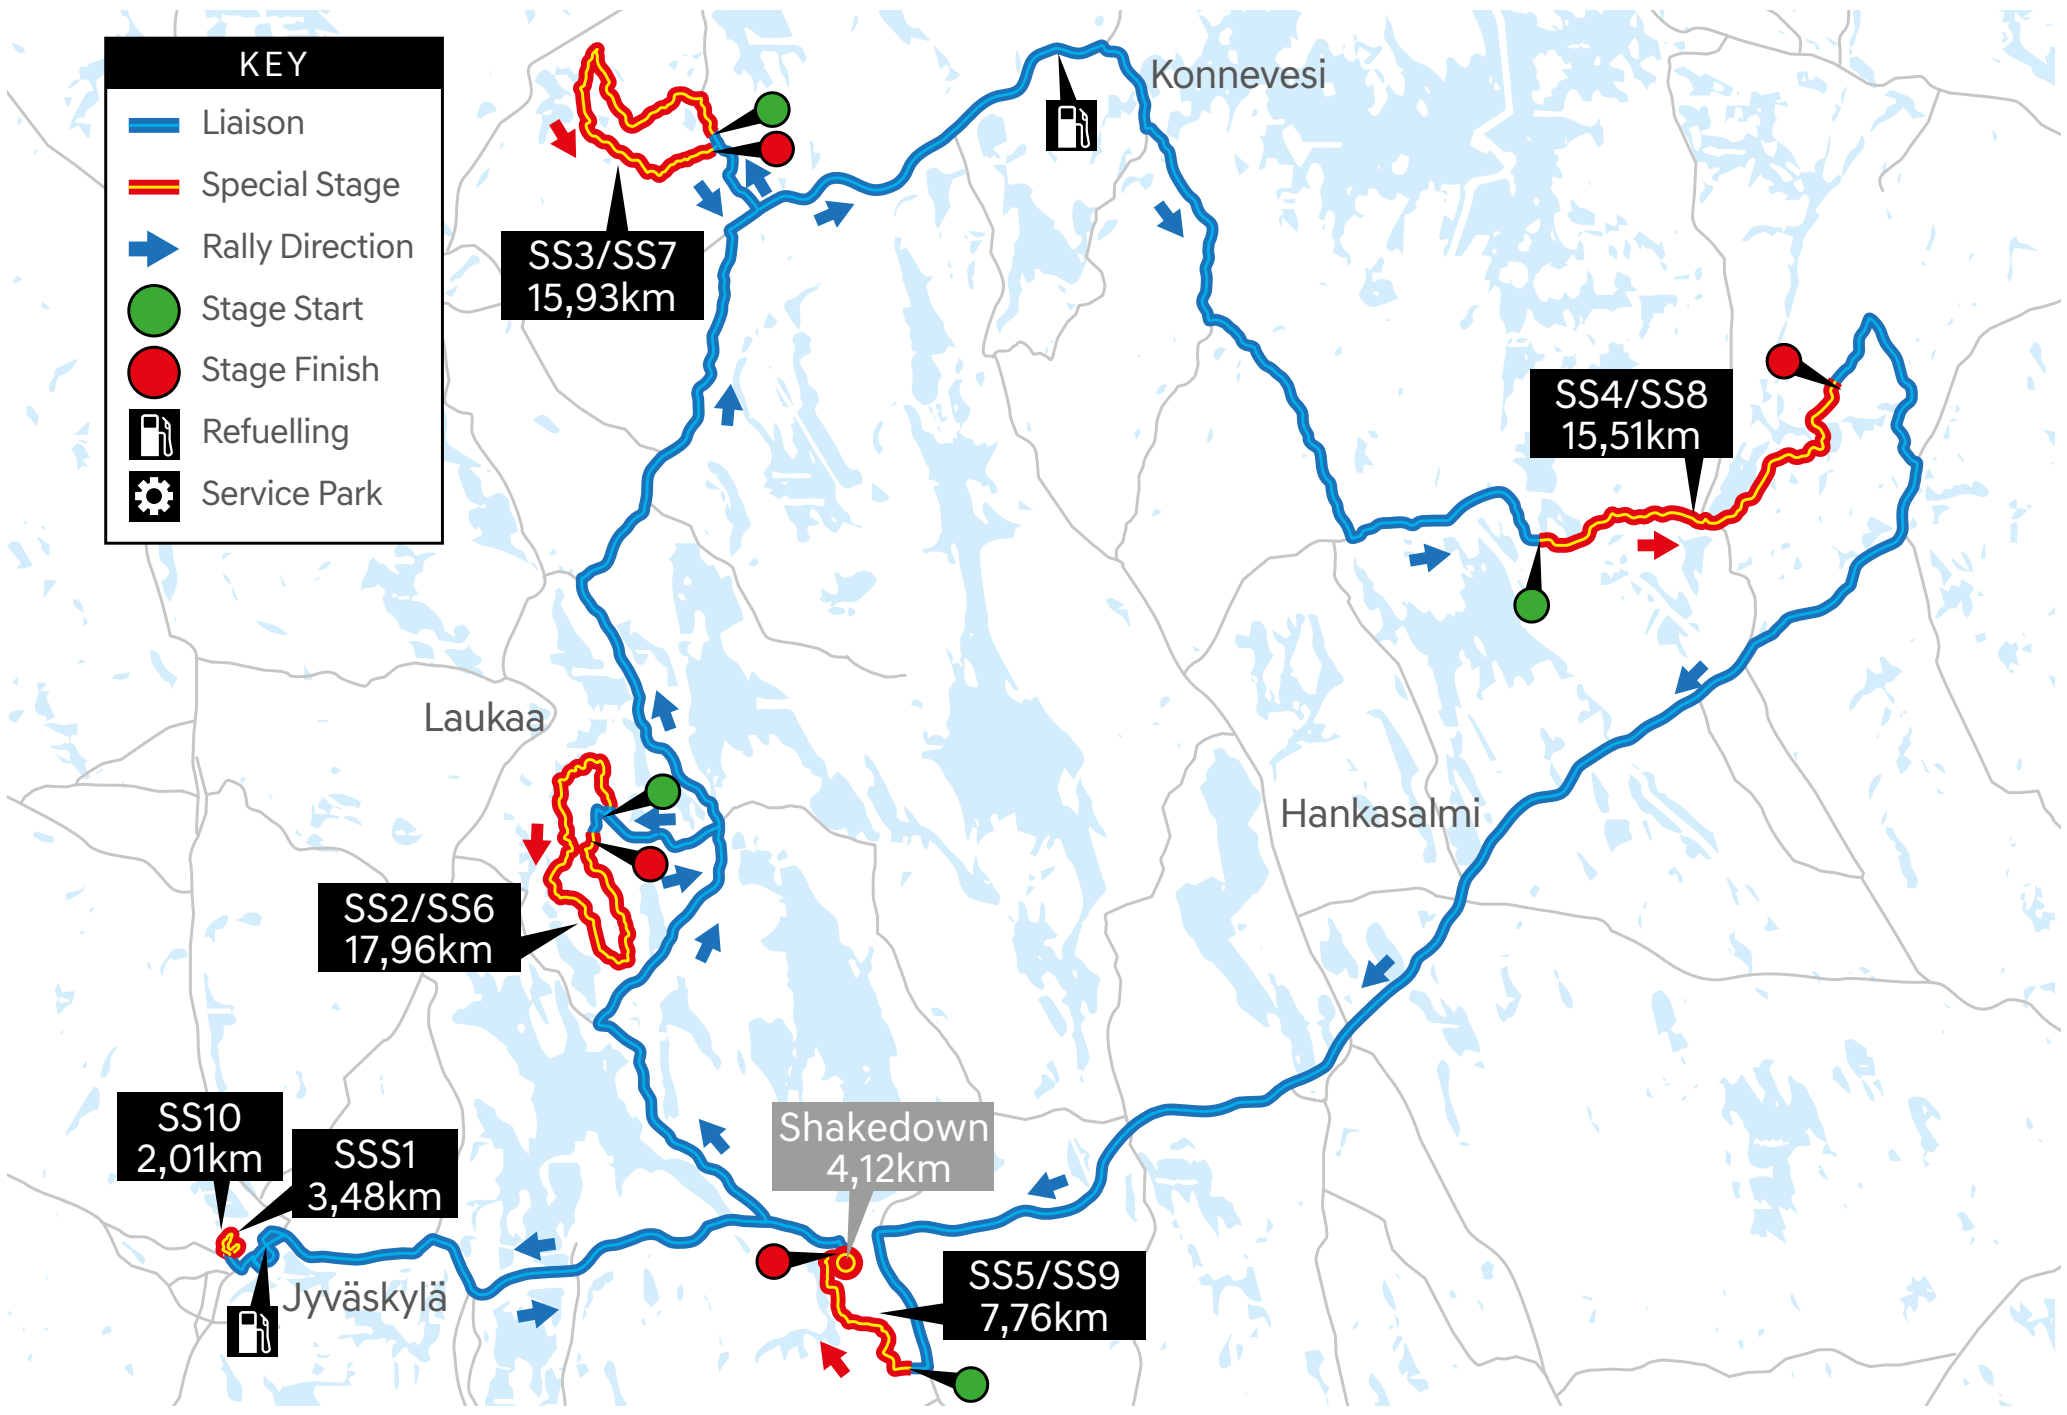

KEY

-  Liaison
-  Special Stage
-  Rally Direction
-  Stage Start
-  Stage Finish
-  Refuelling
-  Service Park

KEY

- Liaison
- Special Stage
- Rally Direction
- Stage Start
- Stage Finish
- Refuelling
- Service Park

SS13/SS16
32,98km

SS12/SS15
20,19km

SS11/SS14
18,94km

Jämsä

Kuhmoinen