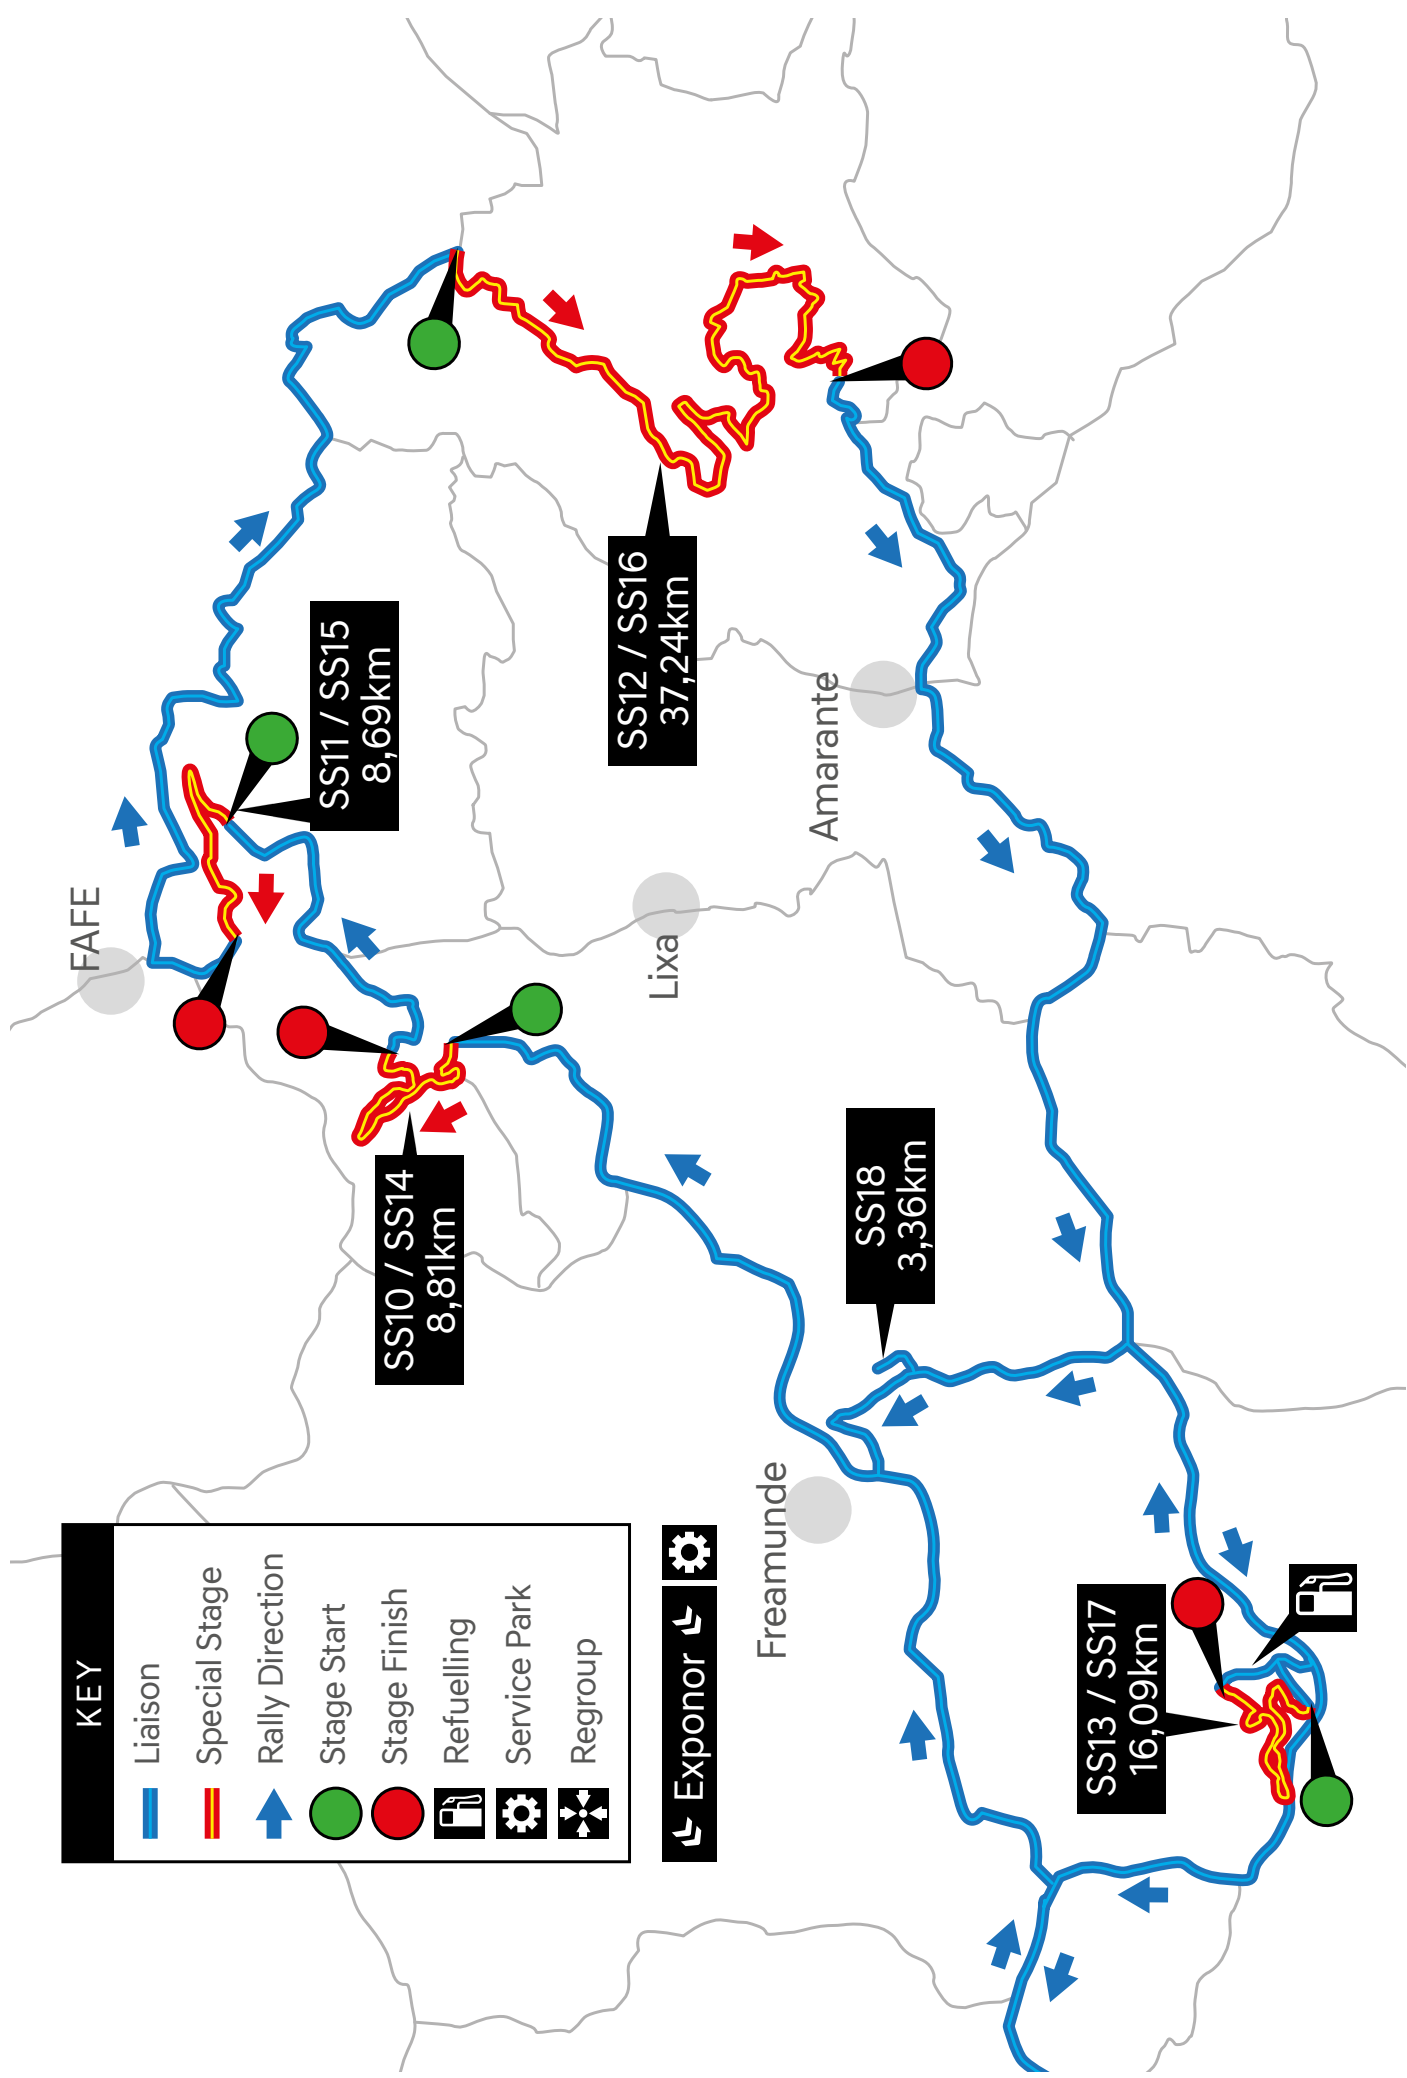

KEY

	Liaison
	Special Stage
	Rally Direction
	Stage Start
	Stage Finish
	Refuelling
	Service Park
	Regroup

 Exponor 

KEY

- Liaison
- Special Stage
- Rally Direction
- Stage Start
- Stage Finish
- Refuelling
- Service Park
- Regroup

Exponor

SS19 / SS21
19,91 km

SS20 / SS22
11,18 km

Guimaraes

FAFE

Felgueiras