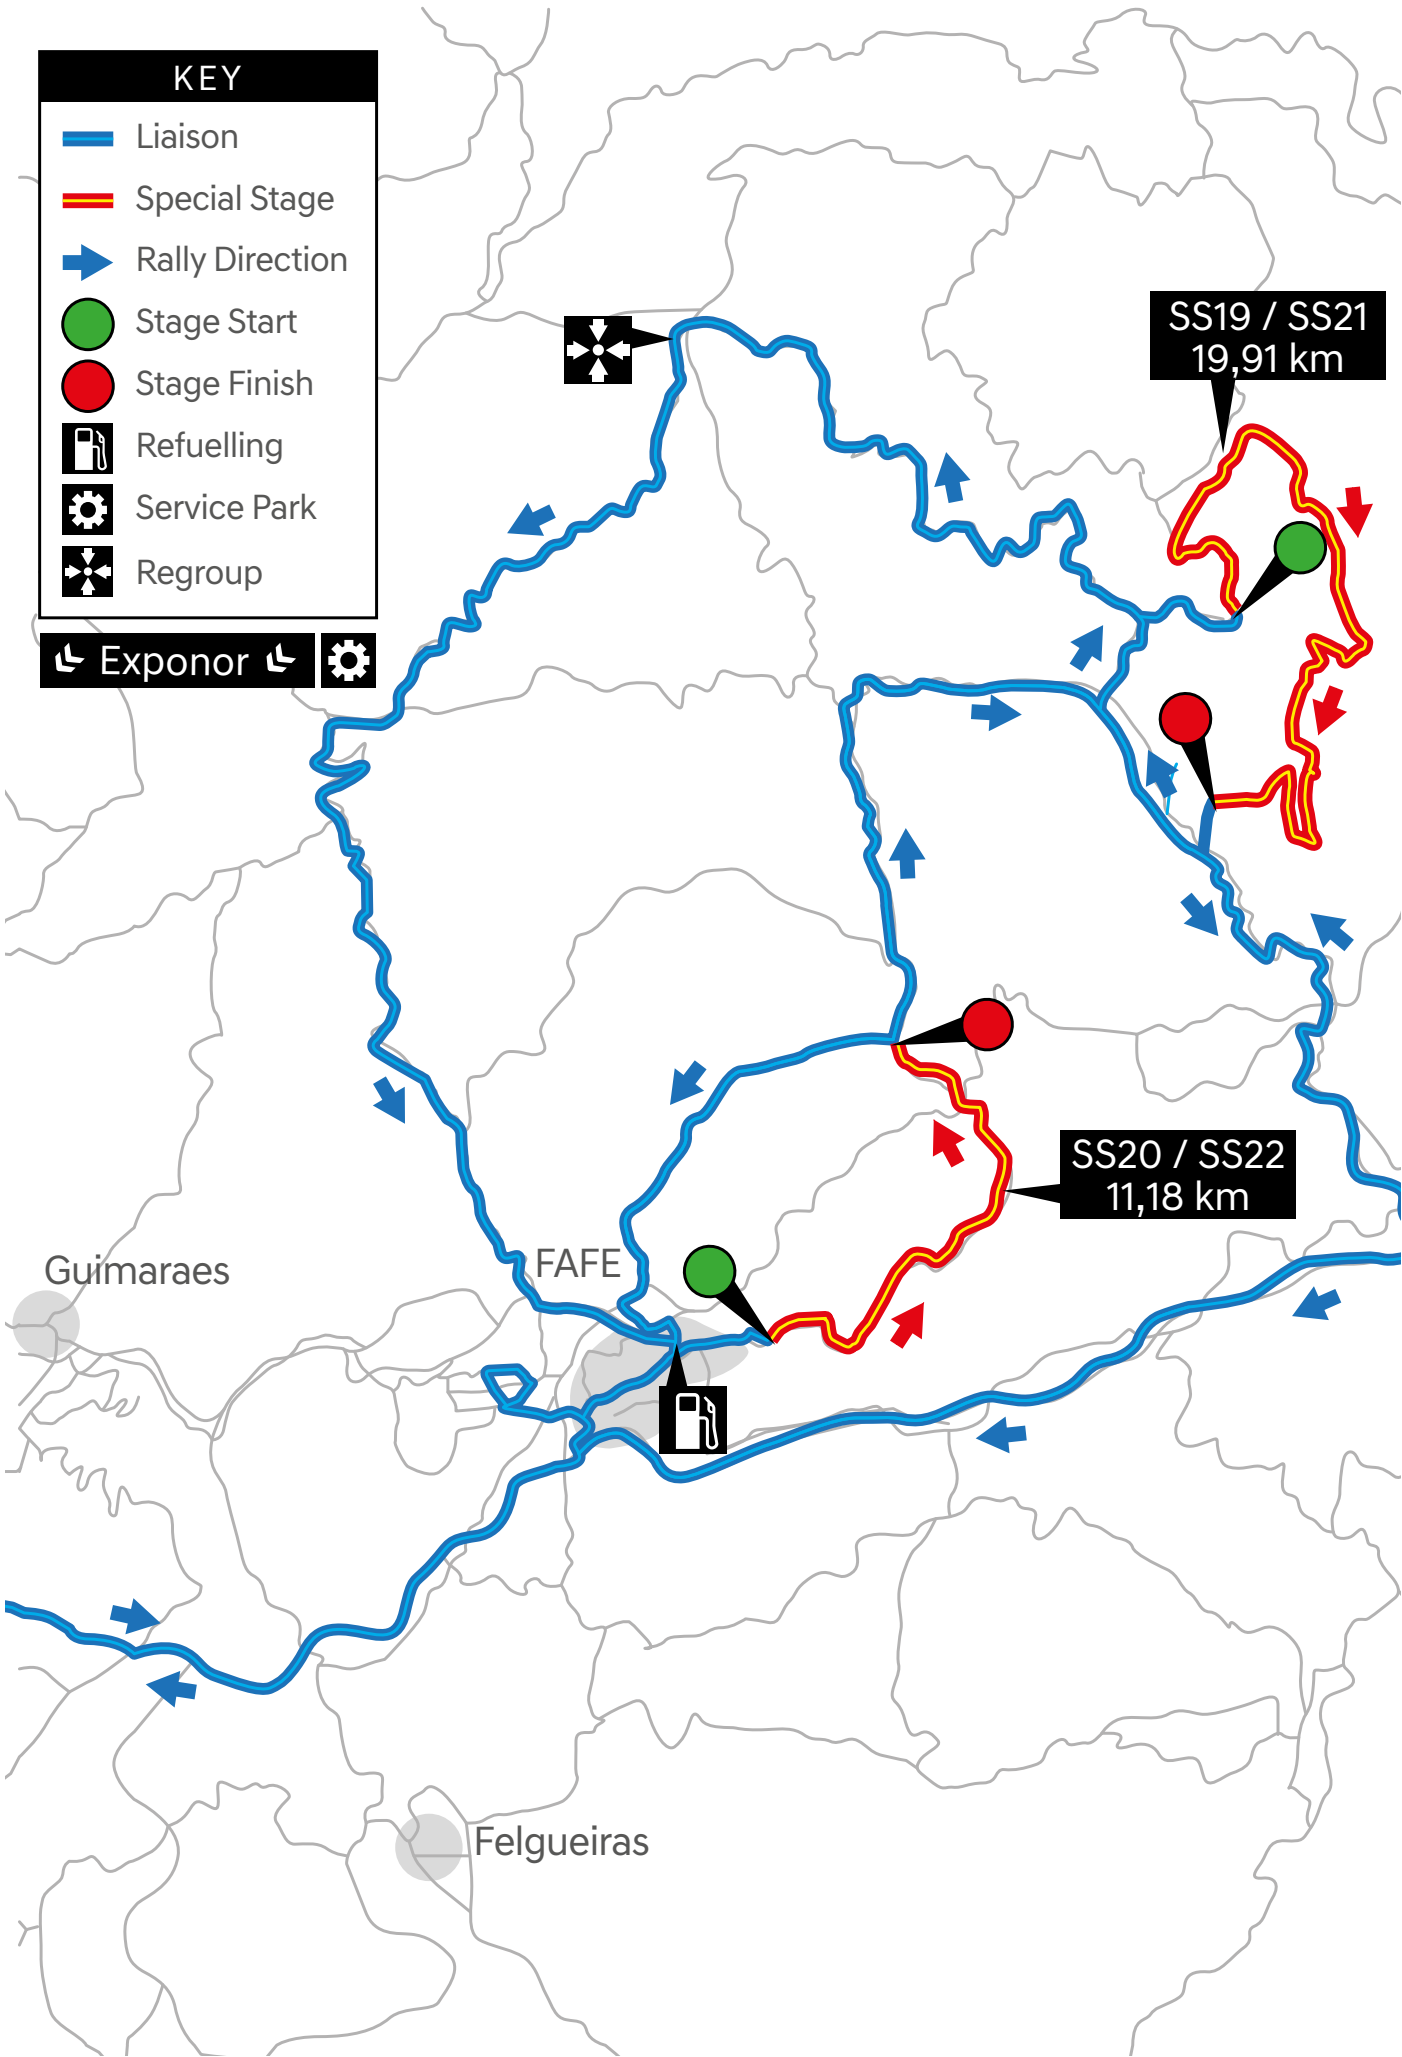

KEY

	Liaison
	Special Stage
	Rally Direction
	Stage Start
	Stage Finish
	Refuelling
	Service Park
	Regroup

 Exponor 

KEY

- Liaison
- Special Stage
- Rally Direction
- Stage Start
- Stage Finish
- Refuelling
- Service Park
- Regroup

Exponor

SS19 / SS21
19,91 km

SS20 / SS22
11,18 km

Guimaraes

FAFE

Felgueiras