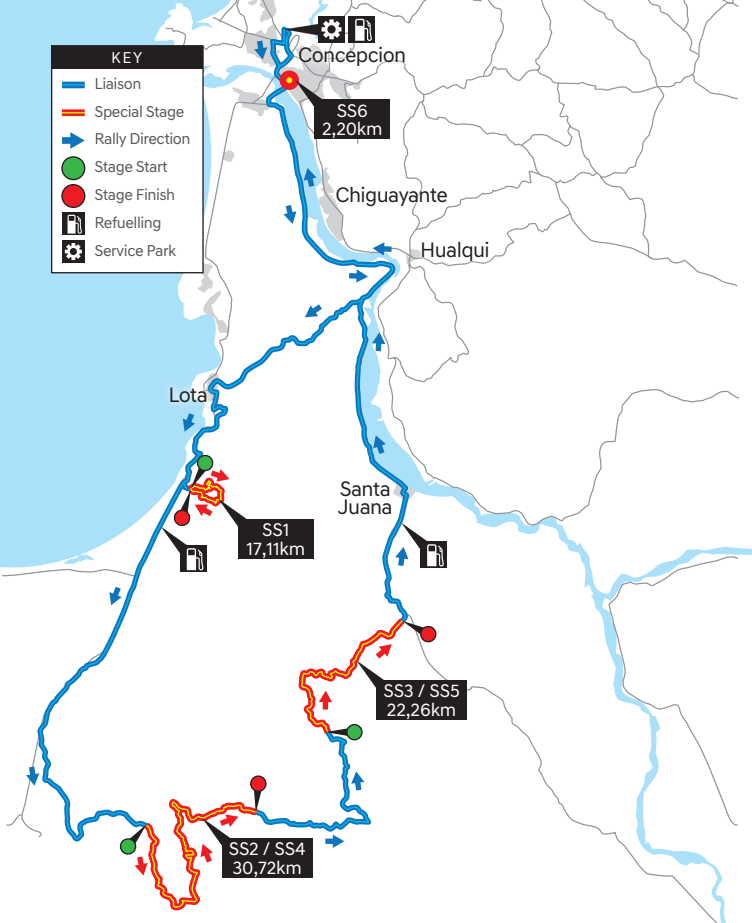

KEY

- Liaison
- Special Stage
- Rally Direction
- Stage Start
- Stage Finish
- Refuelling
- Service Park

KEY

- Liaison
- Special Stage
- Rally Direction
- Stage Start
- Stage Finish
- Refuelling
- Service Park

Concepcion

Chiguayante

Hualqui

Lota

Santa Juana

SS9 / SS12
16,59km

SS8 / SS11
23,09km

SS7 / SS10
20,90km

Concepcion

SS15
15,28km

El Manzano

Loma
Colorada

Chiguayante

San José

SS13 / SS16
12,52km

Hualqui

SS14
18,06km

Santa
Juana

KEY

- Liaison
- Special Stage
- Rally Direction
- Stage Start
- Stage Finish
- Refuelling
- Service Park
- Regroup