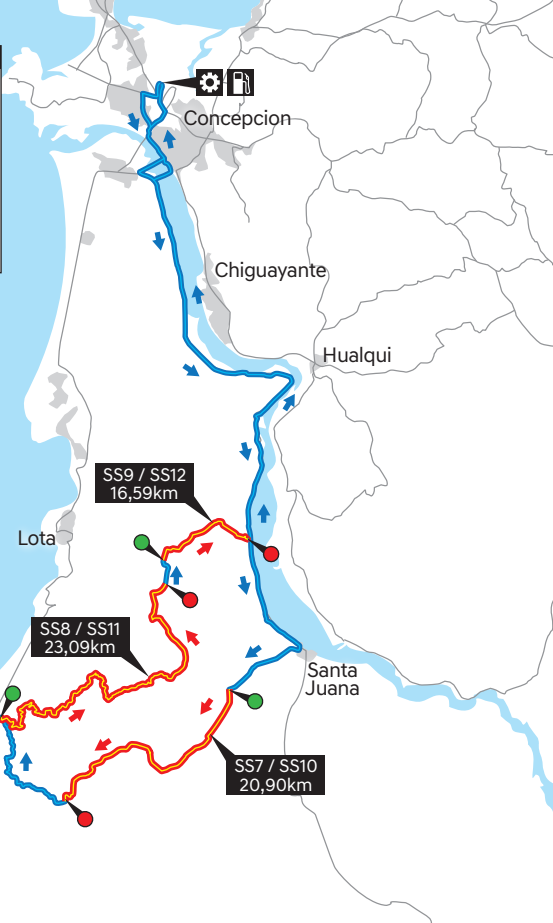

KEY

- Liaison
- Special Stage
- Rally Direction
- Stage Start
- Stage Finish
- Refuelling
- Service Park

KEY

- Liaison
- Special Stage
- Rally Direction
- Stage Start
- Stage Finish
- Refuelling
- Service Park

Concepcion

Chiguayante

Hualqui

Lota

Santa Juana

SS9 / SS12
16,59km

SS8 / SS11
23,09km

SS7 / SS10
20,90km

Concepcion

SS15
15,28km

El Manzano

Loma
Colorada

Chiguayante

San José

SS13 / SS16
12,52km

Hualqui

SS14
18,06km

Santa
Juana

KEY

- Liaison
- Special Stage
- Rally Direction
- Stage Start
- Stage Finish
- Refuelling
- Service Park
- Regroup