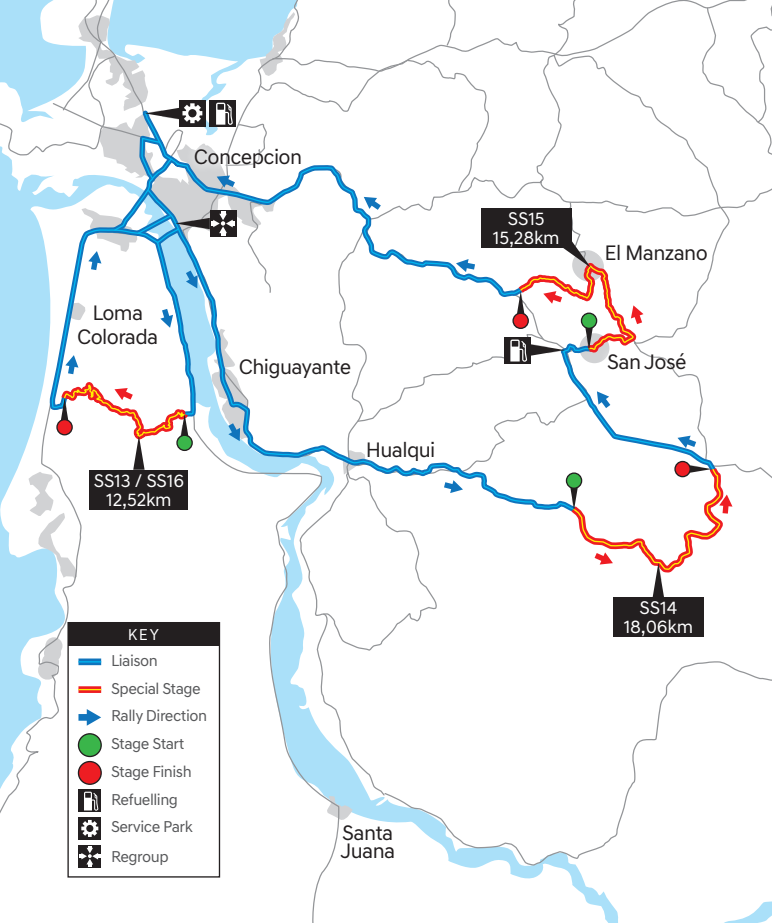

KEY

- Liaison
- Special Stage
- Rally Direction
- Stage Start
- Stage Finish
- Refuelling
- Service Park

KEY

- Liaison
- Special Stage
- Rally Direction
- Stage Start
- Stage Finish
- Refuelling
- Service Park

Concepcion

Chiguayante

Hualqui

Lota

Santa Juana

SS9 / SS12
16,59km

SS8 / SS11
23,09km

SS7 / SS10
20,90km

Concepcion

SS15
15,28km

El Manzano

Loma
Colorada

Chiguayante

San José

SS13 / SS16
12,52km

Hualqui

SS14
18,06km

Santa
Juana

KEY

- Liaison
- Special Stage
- Rally Direction
- Stage Start
- Stage Finish
- Refuelling
- Service Park
- Regroup