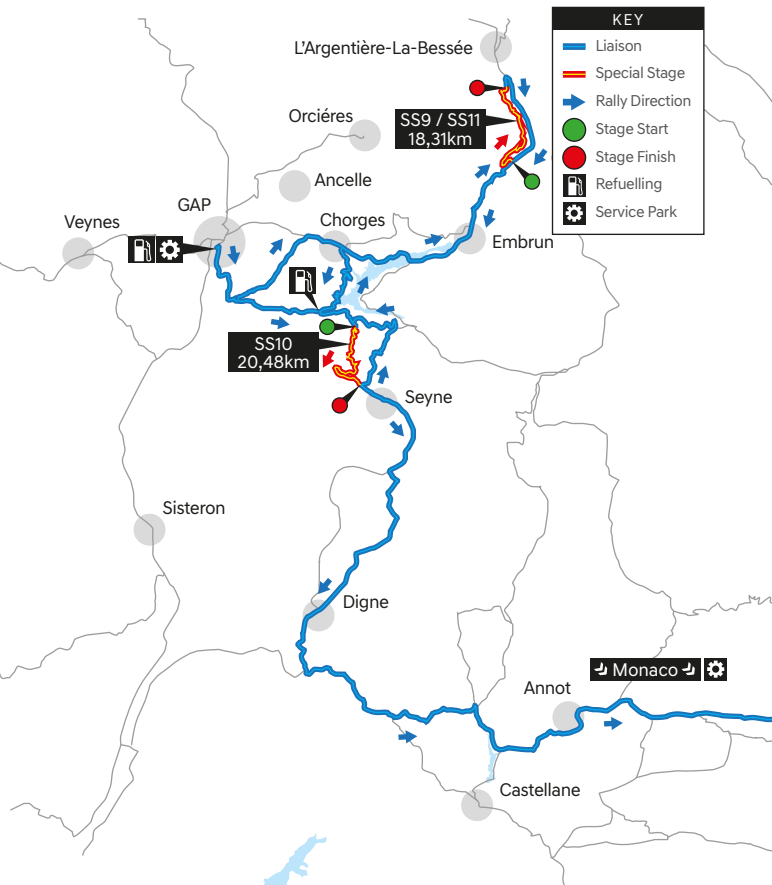

### KEY

- Liaison
- Special Stage
- Rally Direction
- Stage Start
- Stage Finish
- Refuelling
- Service Park

**KEY**

- Liaison
- Special Stage
- Rally Direction
- Stage Start
- Stage Finish
- Refuelling
- Service Park

SS4 / SS7  
21,62km

SS3 / SS6  
19,61km

SS5  
22,24km

Crest

Mens

Ancelle

GAP

Veynes

Dieulefit

Nyons

Laragne-Montéglin

Sisteron

GAP

L'Argentière-La-Bessée

Orcières

SS9 / SS11  
18,31km

Ancelle

GAP

Veynes

Chorges

Embrun

SS10  
20,48km

Seyne

Sisteron