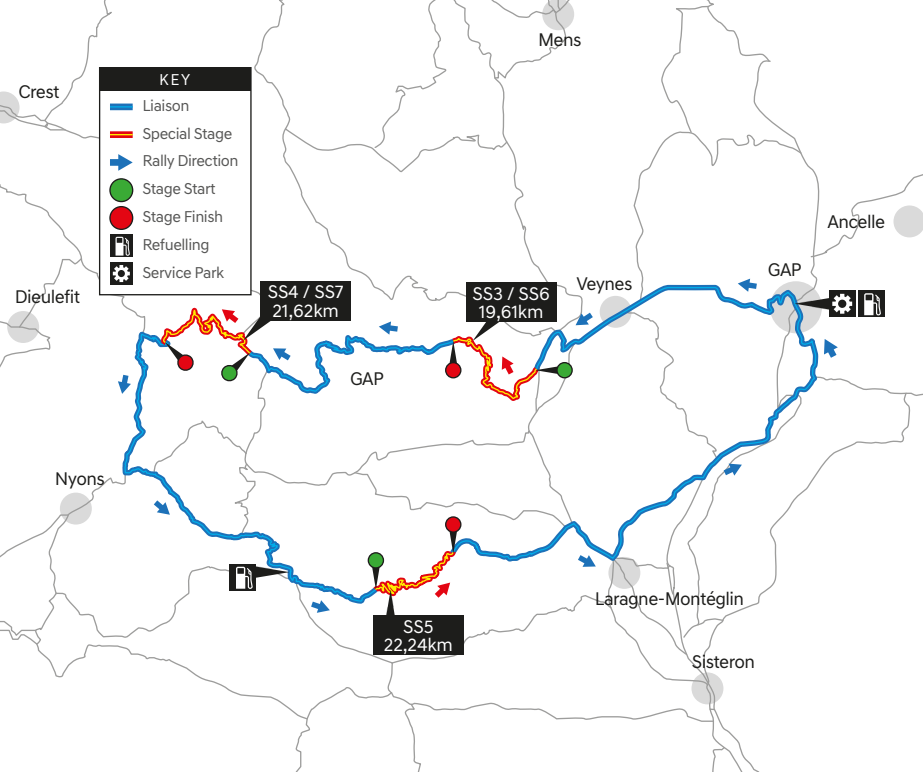

### KEY

- Liaison
- Special Stage
- Rally Direction
- Stage Start
- Stage Finish
- Refuelling
- Service Park

**KEY**

- Liaison
- Special Stage
- Rally Direction
- Stage Start
- Stage Finish
- Refuelling
- Service Park

SS4 / SS7  
21,62km

SS3 / SS6  
19,61km

SS5  
22,24km

Crest

Mens

Ancelle

GAP

Veynes

Dieulefit

Nyons

Laragne-Montéglin

Sisteron

GAP

L'Argentière-La-Bessée

Orcières

SS9 / SS11  
18,31km

Ancelle

GAP

Veynes

Chorges

Embrun

SS10  
20,48km

Seyne

Sisteron