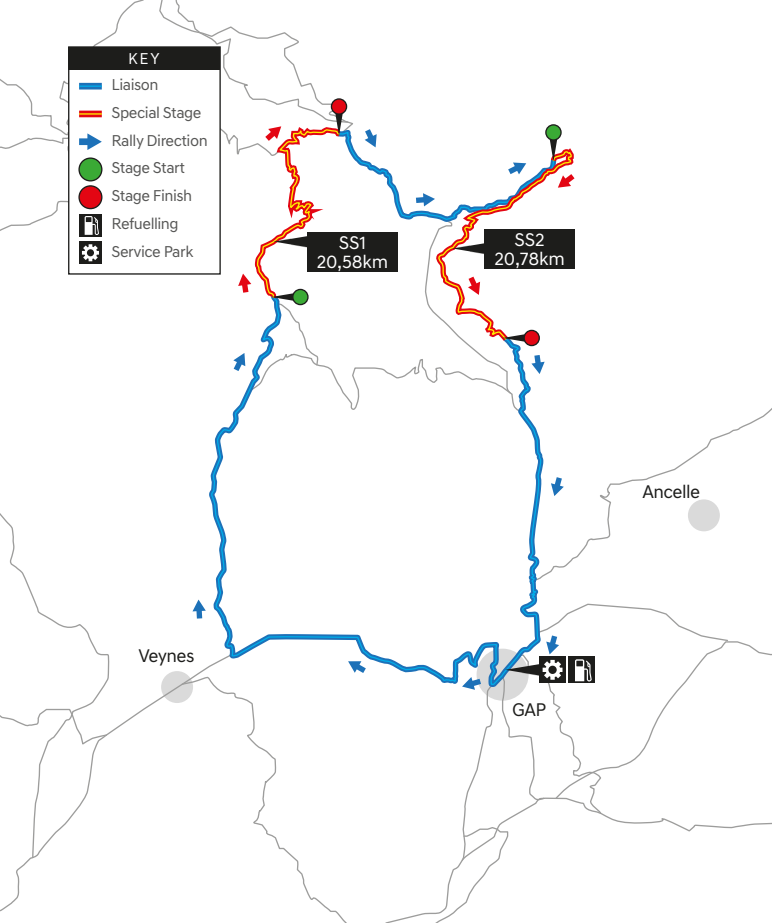

### KEY

- Liaison
- Special Stage
- Rally Direction
- Stage Start
- Stage Finish
- Refuelling
- Service Park

**KEY**

- Liaison
- Special Stage
- Rally Direction
- Stage Start
- Stage Finish
- Refuelling
- Service Park

SS4 / SS7  
21,62km

SS3 / SS6  
19,61km

SS5  
22,24km

Crest

Mens

Ancelle

GAP

Veynes

Dieulefit

Nyons

Laragne-Montéglin

Sisteron

GAP

L'Argentière-La-Bessée

Orcières

SS9 / SS11  
18,31km

Ancelle

GAP

Veynes

Chorges

Embrun

SS10  
20,48km

Seyne

Sisteron