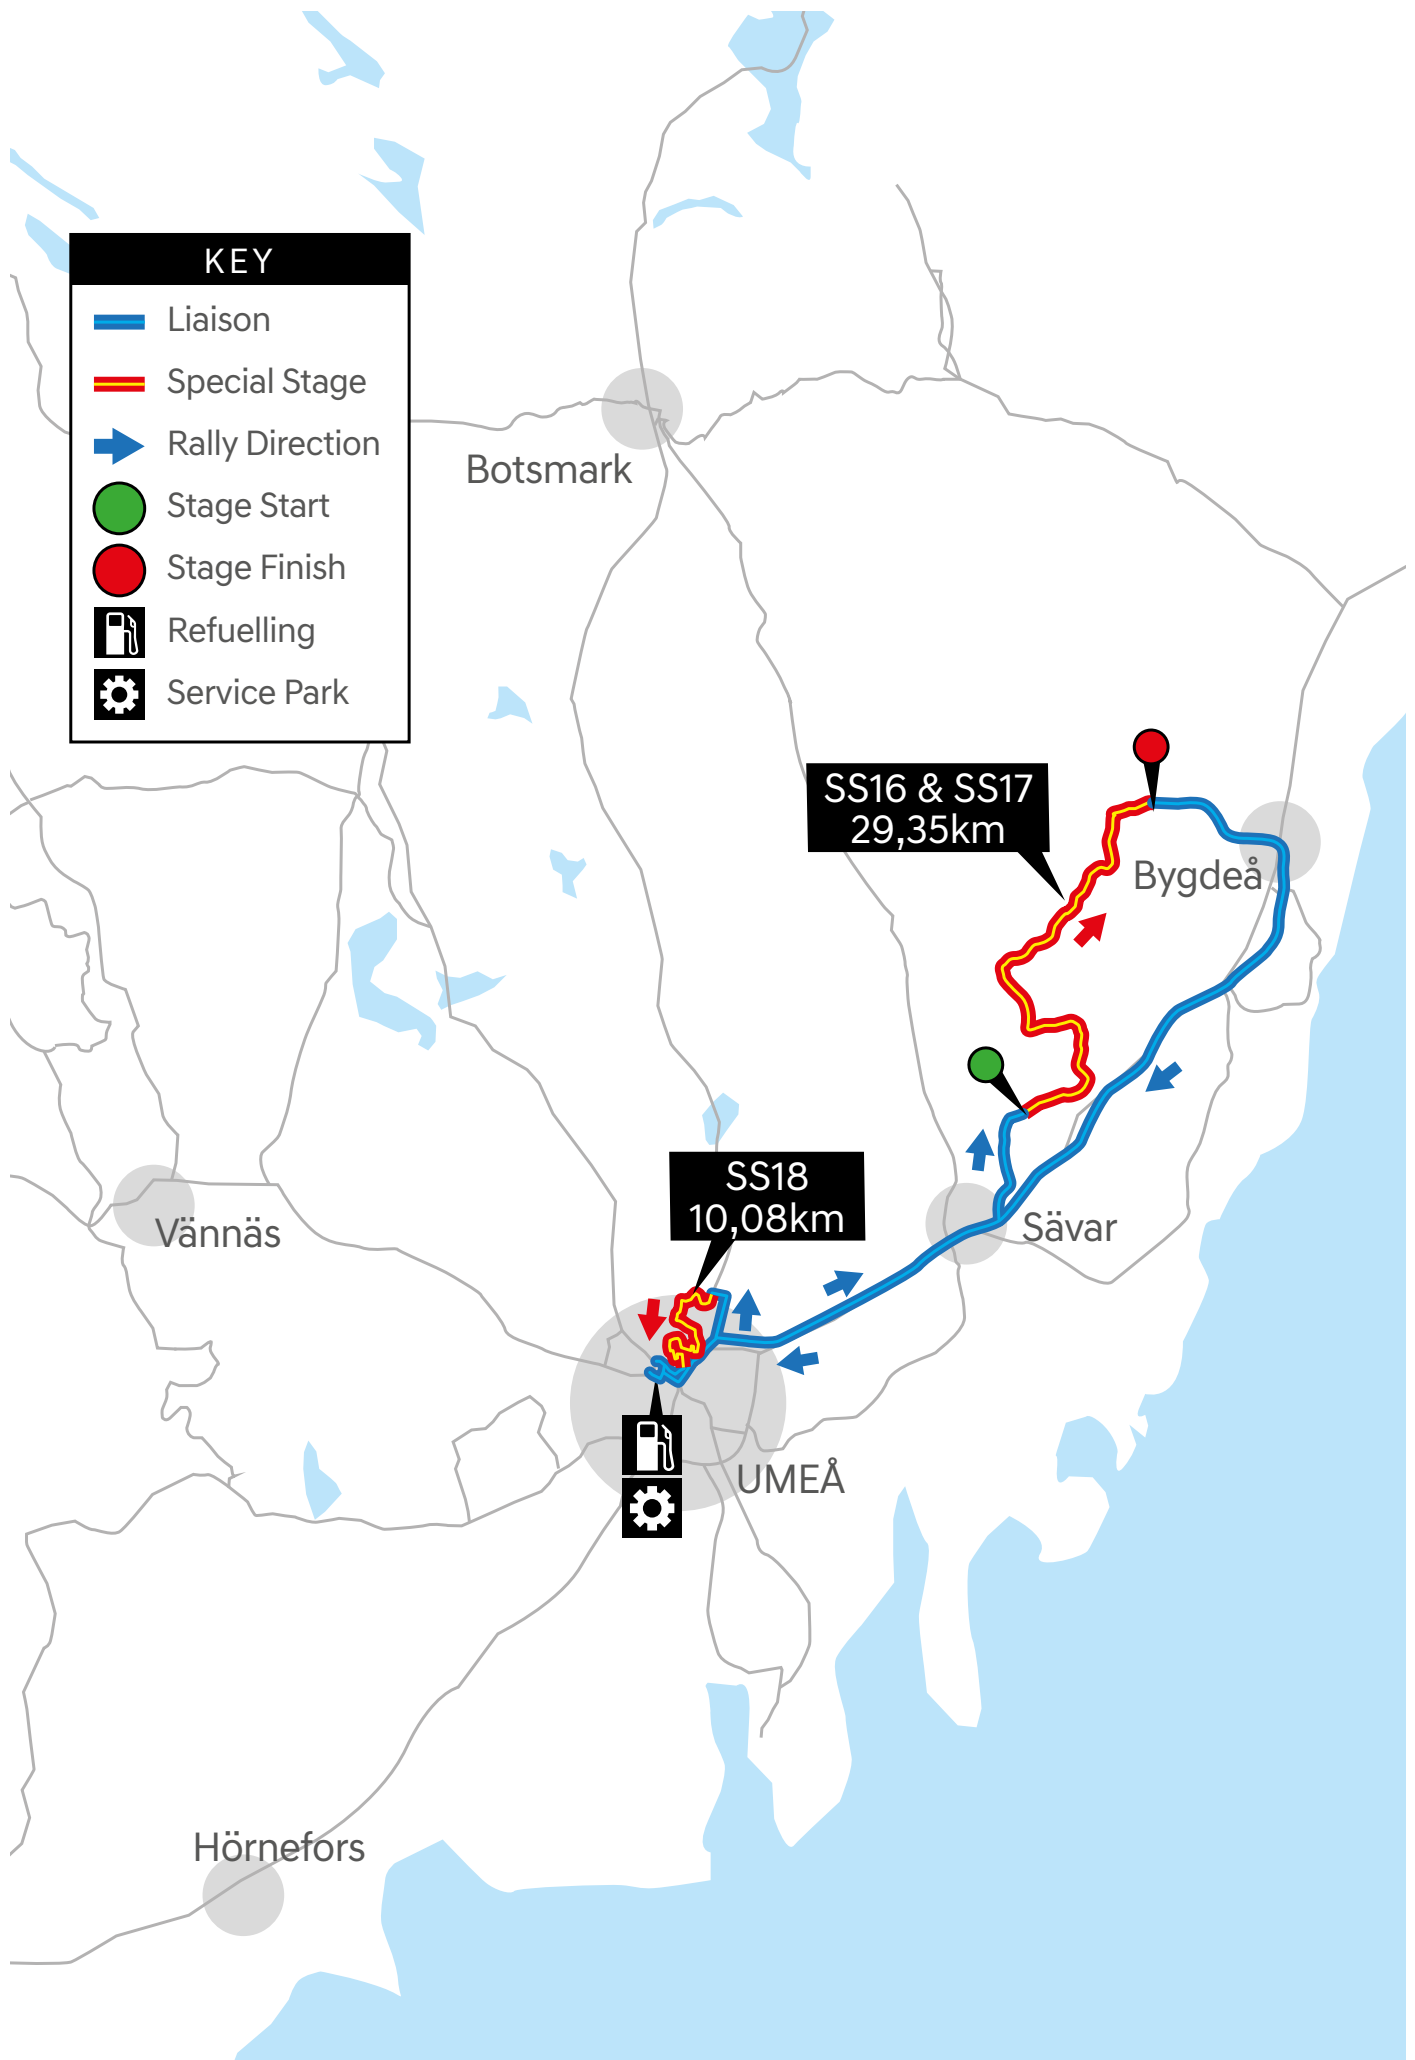

KEY	
	Liaison
	Special Stage
	Rally Direction
	Stage Start
	Stage Finish
	Refuelling
	Service Park

KEY

- Liaison
- Special Stage
- Rally Direction
- Stage Start
- Stage Finish
- Refuelling
- Service Park

SS16 & SS17
29,35km

SS18
10,08km

Botsmark

Bygdeå

Vännäs

Sävar

UMEÅ

Hörnefors