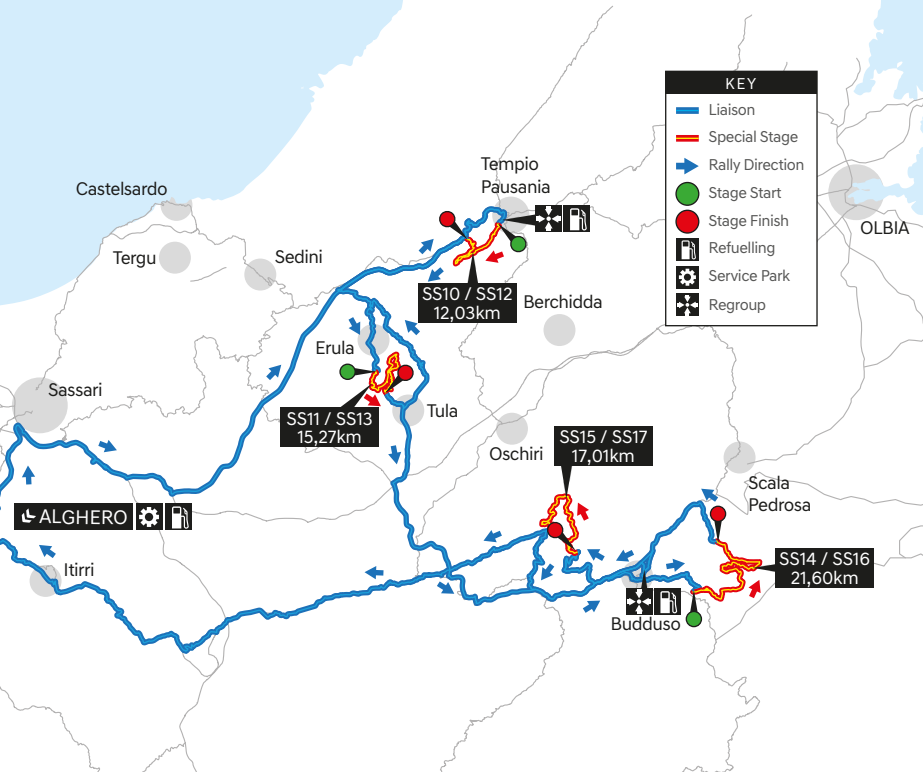

SS18 / SS20
12,55km

SS19 / SS21
7,10km

Stintino

Porto Torres

Palmadula

ALGHERO

Sorso

Sassari

Tissi

Olmedo

Uri

Usini

Ittiri

KEY

- Liaison
- Special Stage
- ➔ Rally Direction
- Stage Start
- Stage Finish
- 🛢️ Refuelling
- ⚙️ Service Park
- 👥 Regroup

SS10 / SS12
12,03km

SS11 / SS13
15,27km

SS15 / SS17
17,01km

SS14 / SS16
21,60km

ALGERO