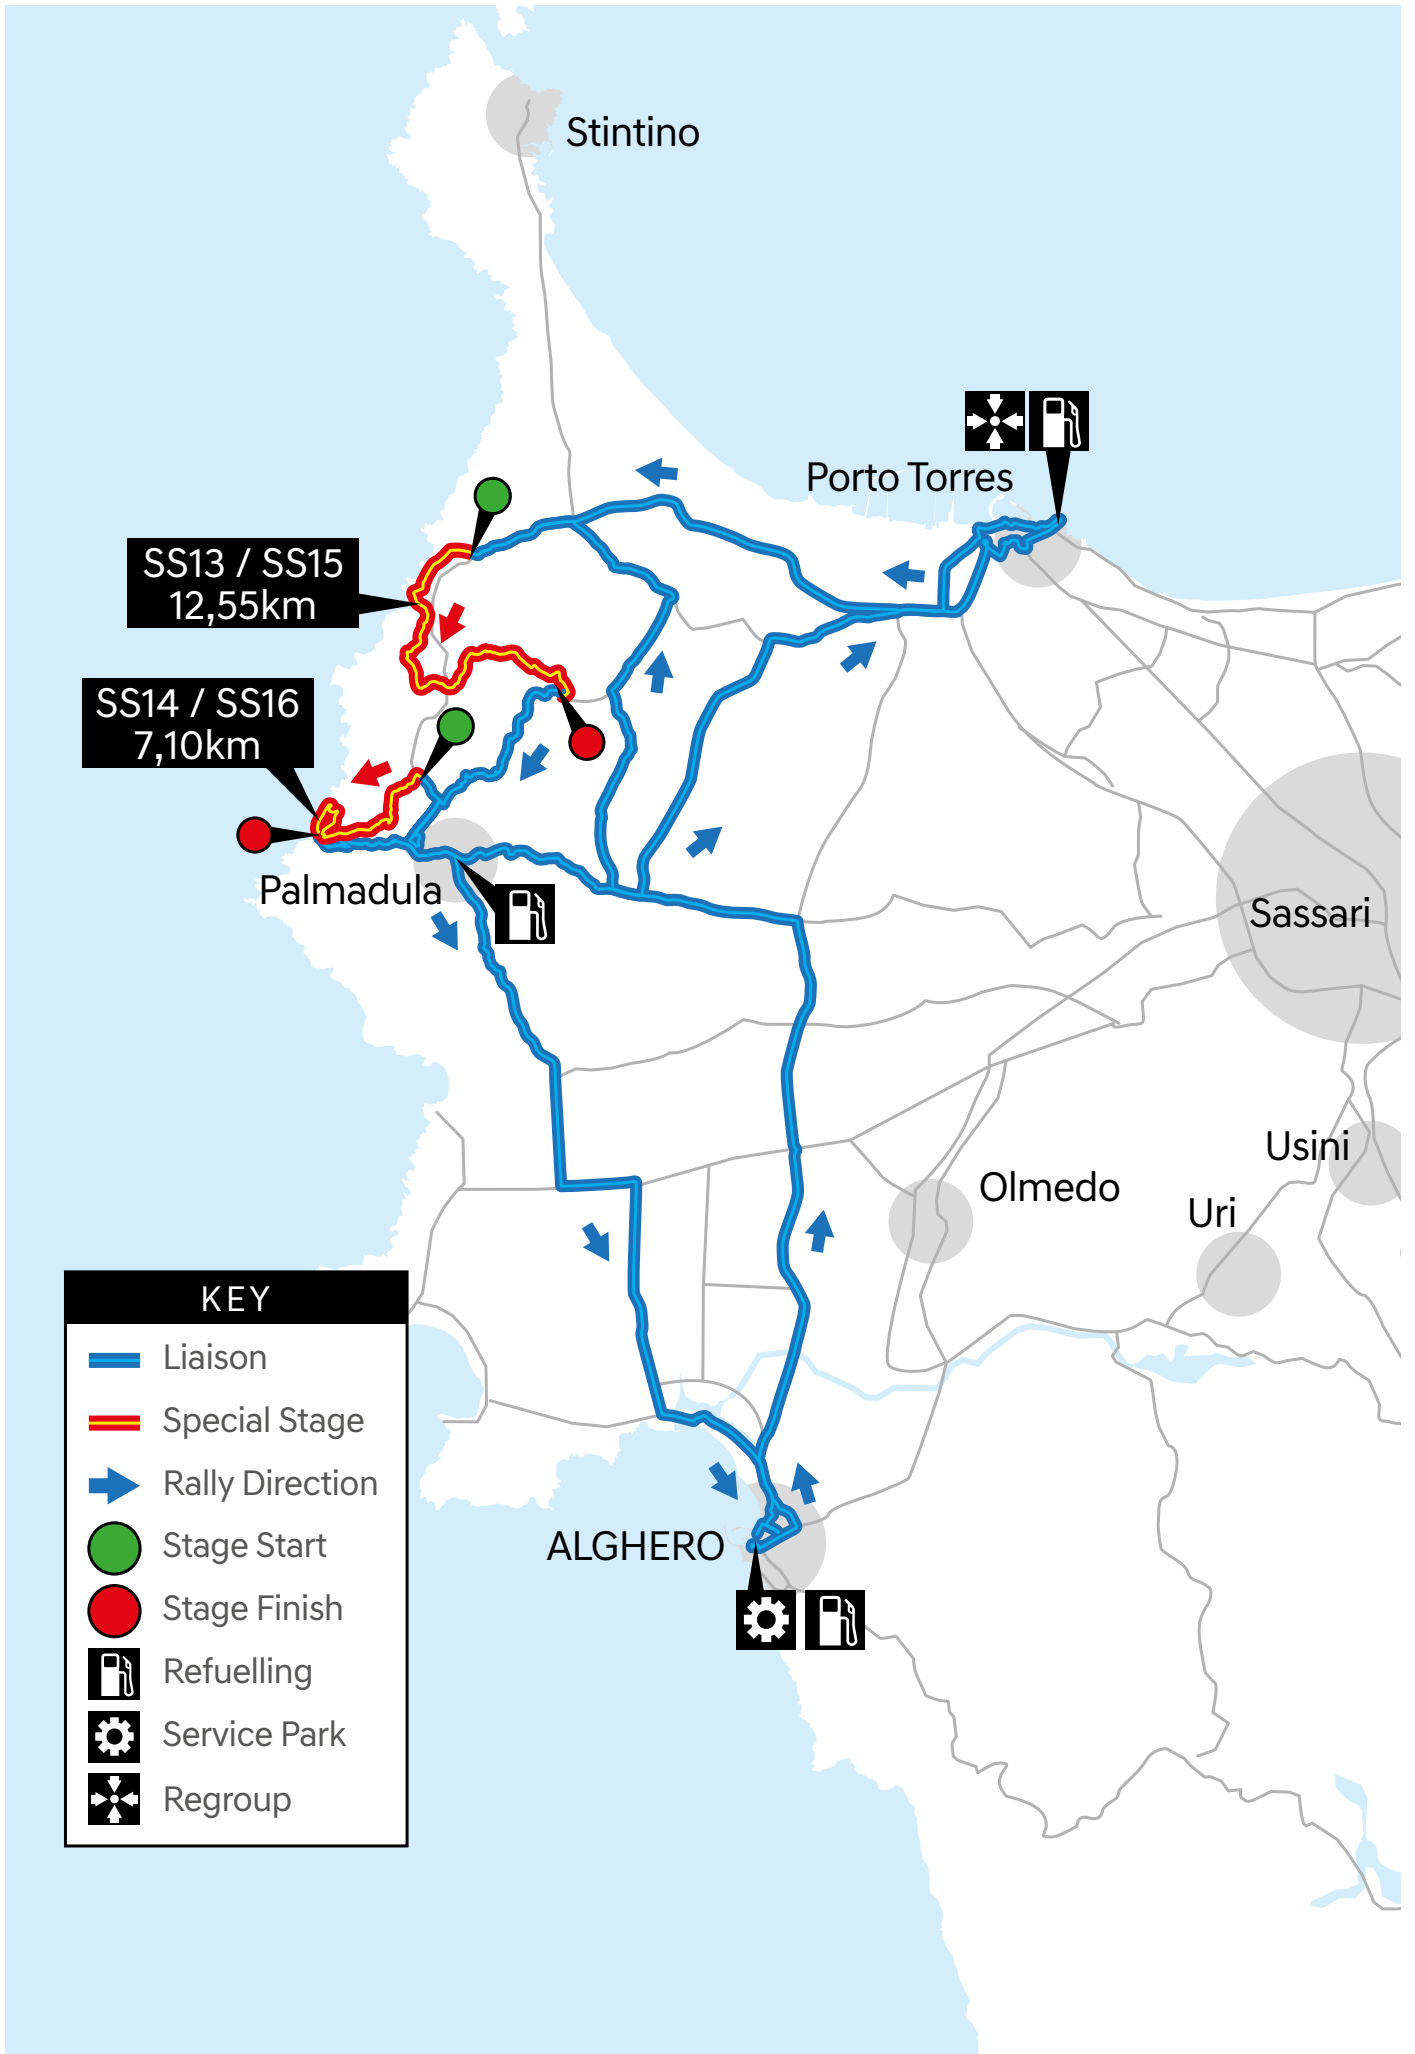

KEY

-  Liaison
-  Special Stage
-  Rally Direction
-  Stage Start
-  Stage Finish
-  Refuelling
-  Service Park
-  Regroup

 **ALGHERO**  

KEY	
	Liaison
	Special Stage
	Rally Direction
	Stage Start
	Stage Finish
	Refuelling
	Service Park
	Regroup

ALGHERO

SS13 / SS15
12,55km

SS14 / SS16
7,10km

KEY	
	Liaison
	Special Stage
	Rally Direction
	Stage Start
	Stage Finish
	Refuelling
	Service Park
	Regroup