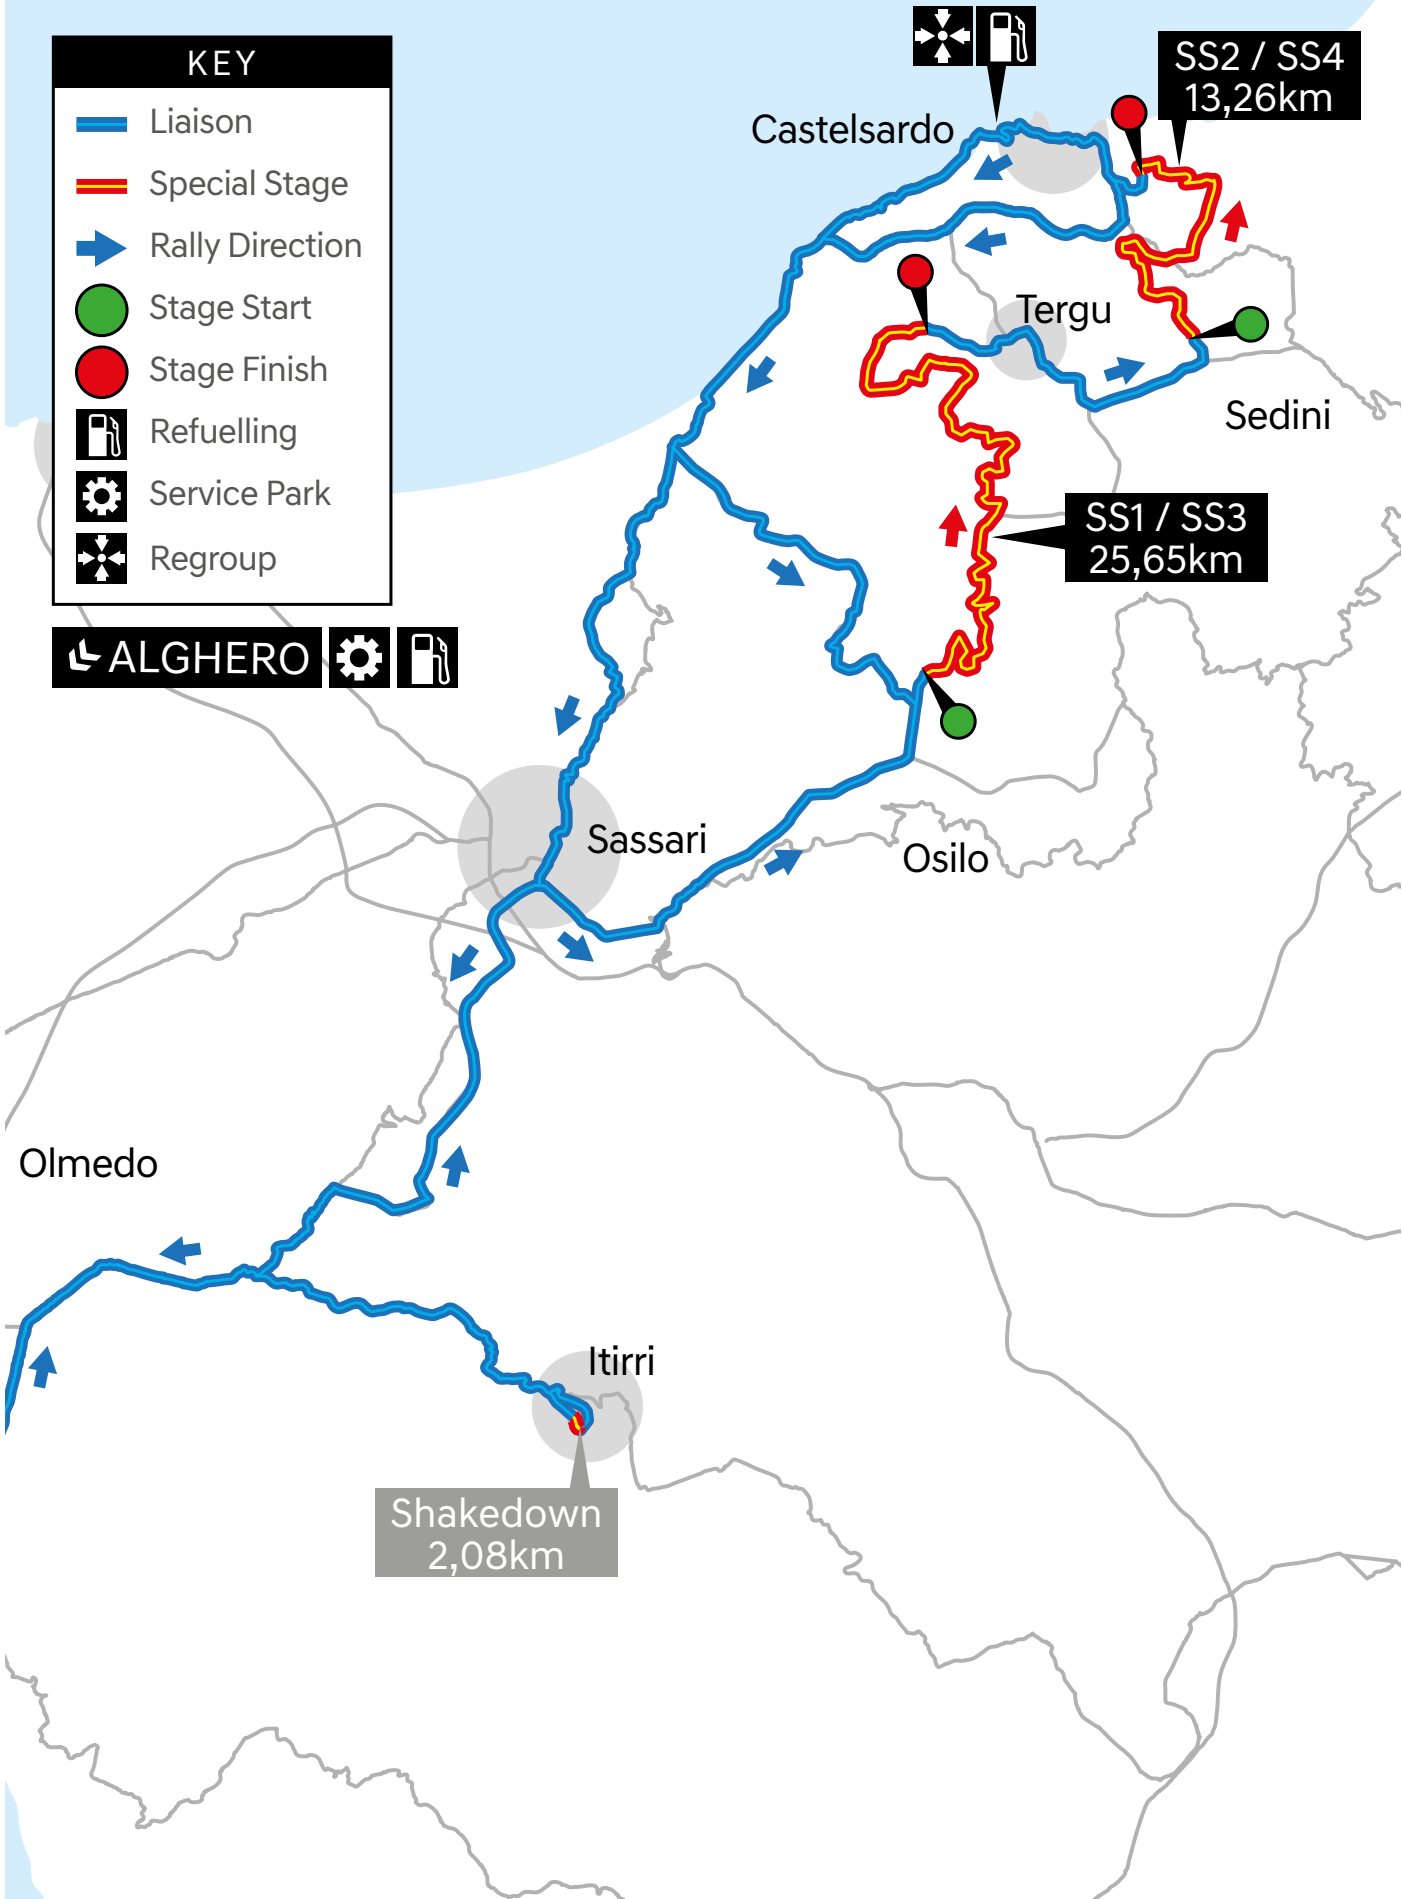

KEY

-  Liaison
-  Special Stage
-  Rally Direction
-  Stage Start
-  Stage Finish
-  Refuelling
-  Service Park
-  Regroup

 **ALGHERO**  

KEY	
	Liaison
	Special Stage
	Rally Direction
	Stage Start
	Stage Finish
	Refuelling
	Service Park
	Regroup

ALGHERO

SS13 / SS15
12,55km

SS14 / SS16
7,10km

KEY	
	Liaison
	Special Stage
	Rally Direction
	Stage Start
	Stage Finish
	Refuelling
	Service Park
	Regroup