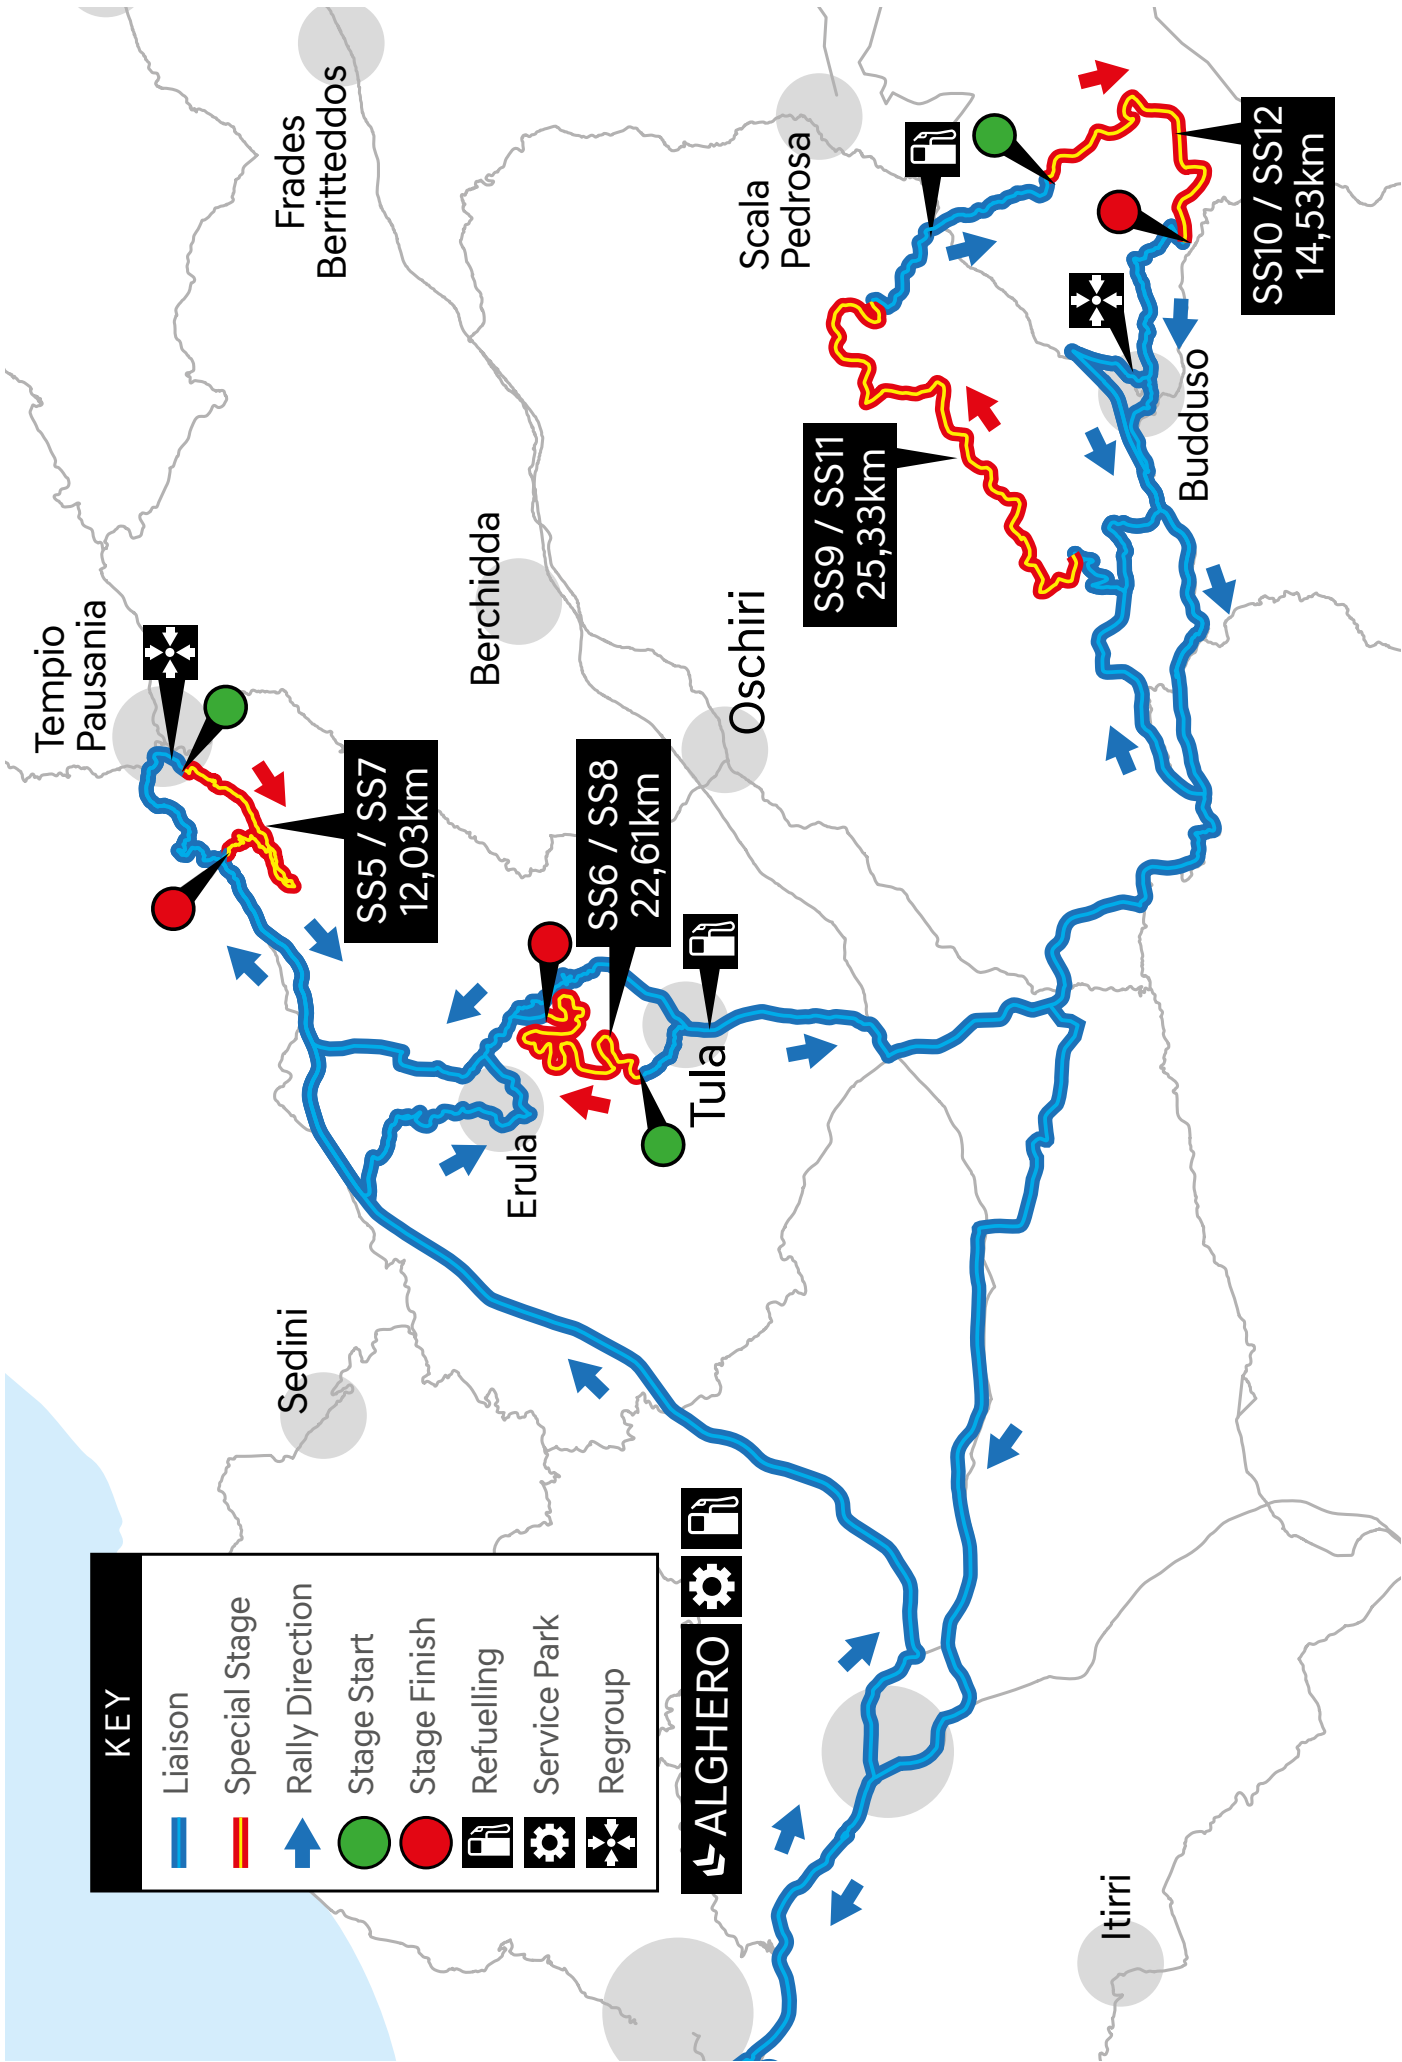

KEY

-  Liaison
-  Special Stage
-  Rally Direction
-  Stage Start
-  Stage Finish
-  Refuelling
-  Service Park
-  Regroup

 **ALGHERO**  

KEY	
	Liaison
	Special Stage
	Rally Direction
	Stage Start
	Stage Finish
	Refuelling
	Service Park
	Regroup

ALGHERO

SS13 / SS15
12,55km

SS14 / SS16
7,10km

KEY	
	Liaison
	Special Stage
	Rally Direction
	Stage Start
	Stage Finish
	Refuelling
	Service Park
	Regroup