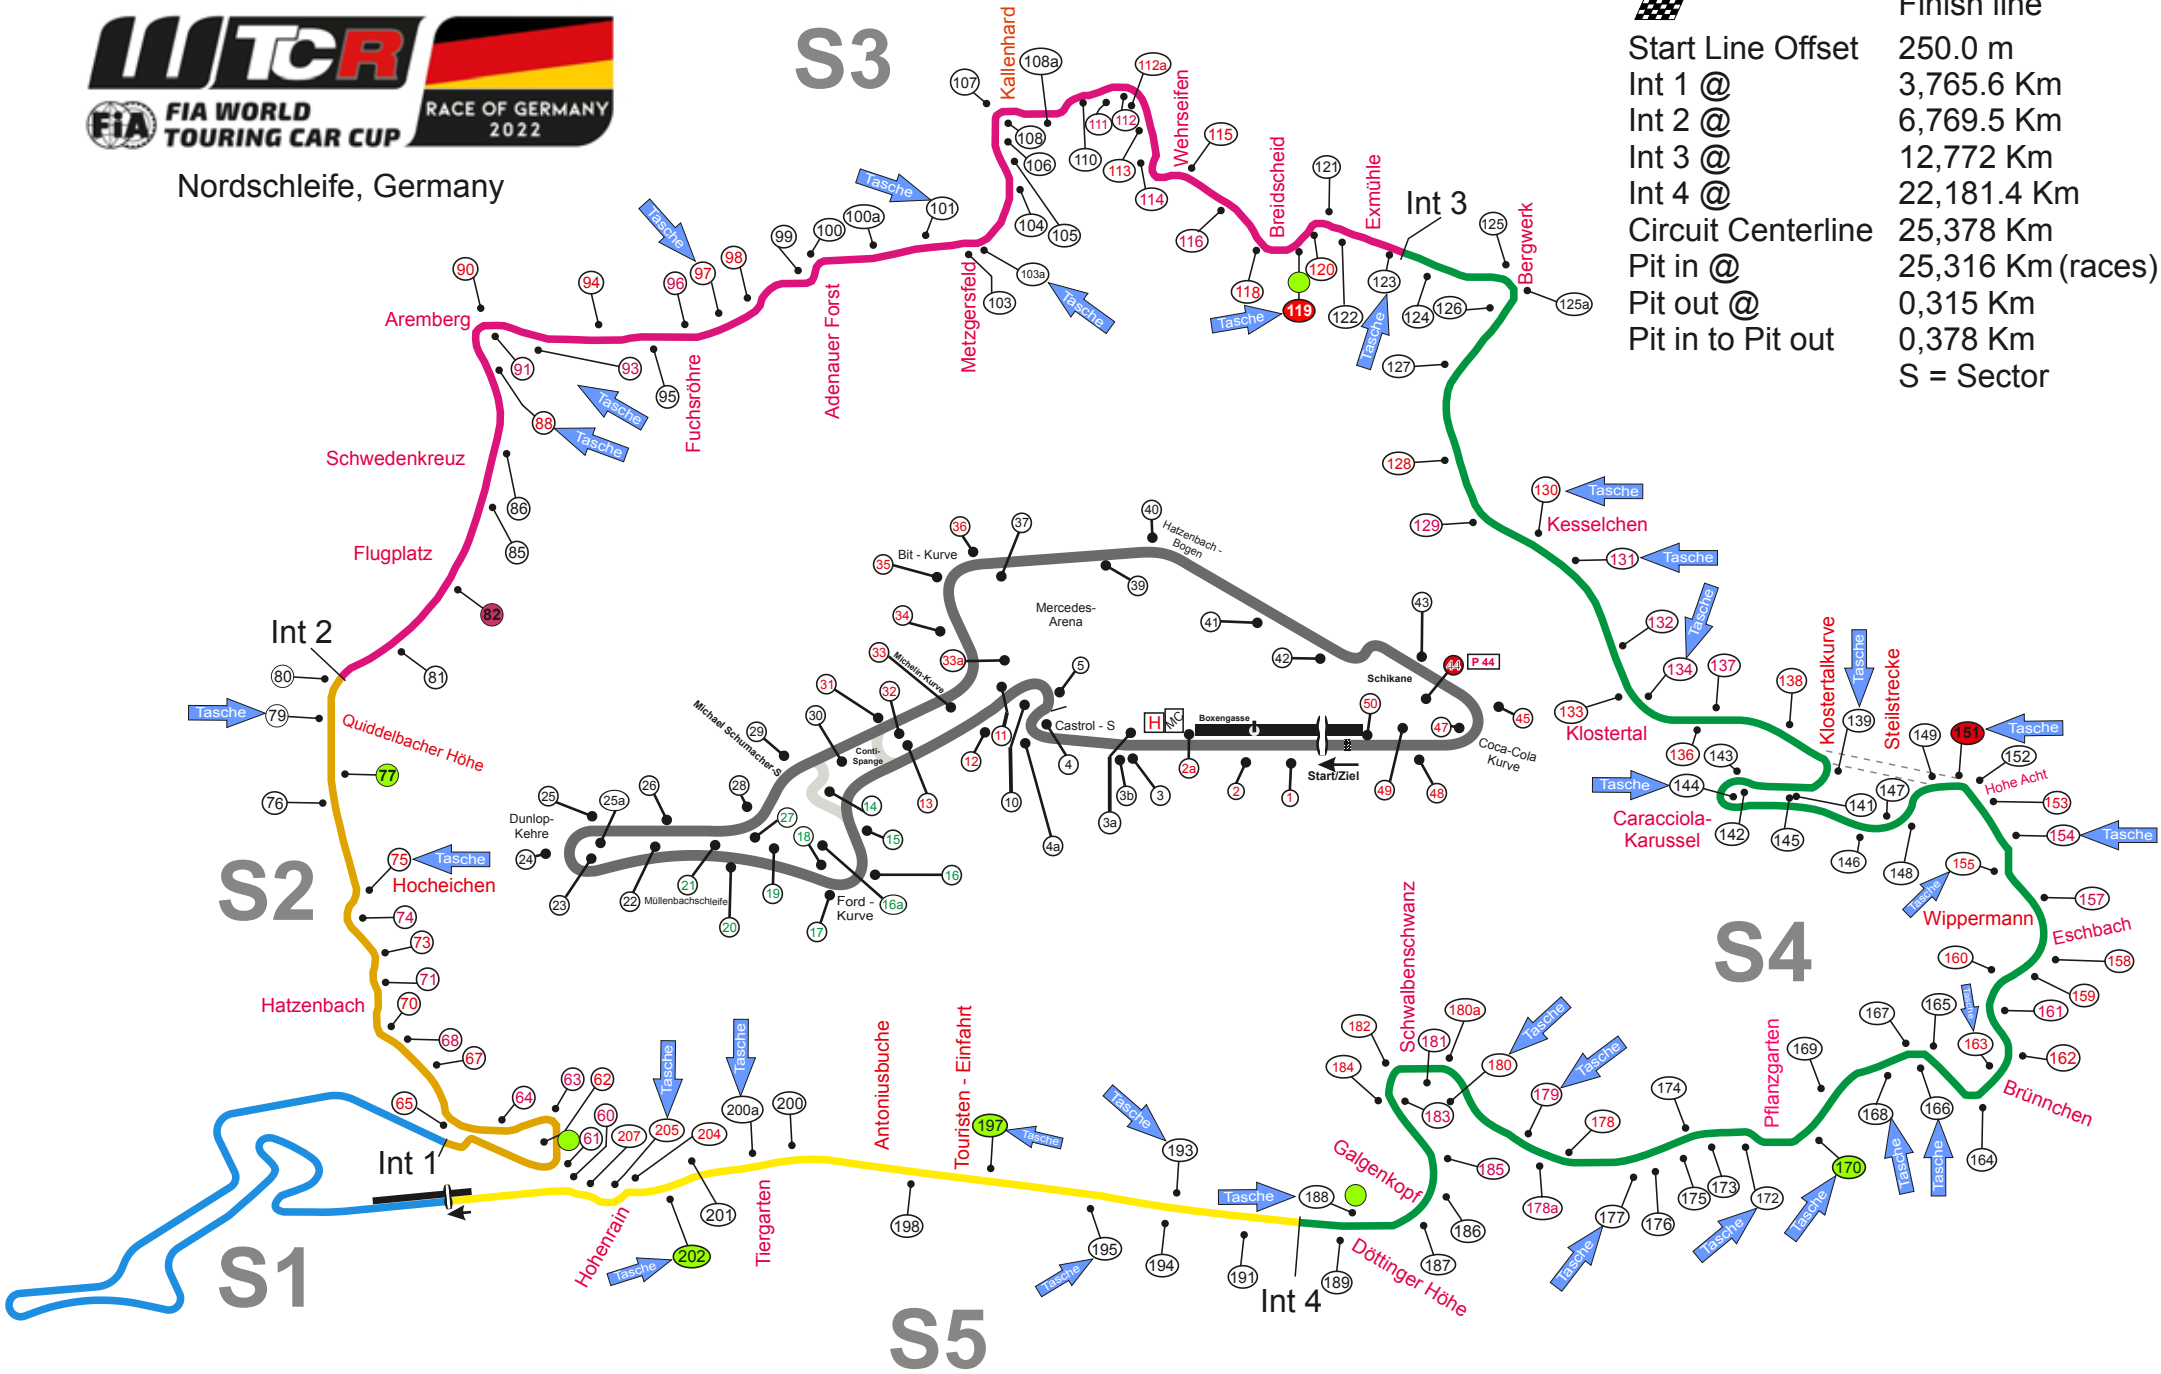

Nordschleife, Germany

Start line	250.0 m
Finish line	250.0 m
Start Line Offset	250.0 m
Int 1 @	3,765.6 Km
Int 2 @	6,769.5 Km
Int 3 @	12,772 Km
Int 4 @	22,181.4 Km
Circuit Centerline	25,378 Km
Pit in @	25,316 Km (races)
Pit out @	0,315 Km
Pit in to Pit out	0,378 Km
S = Sector	