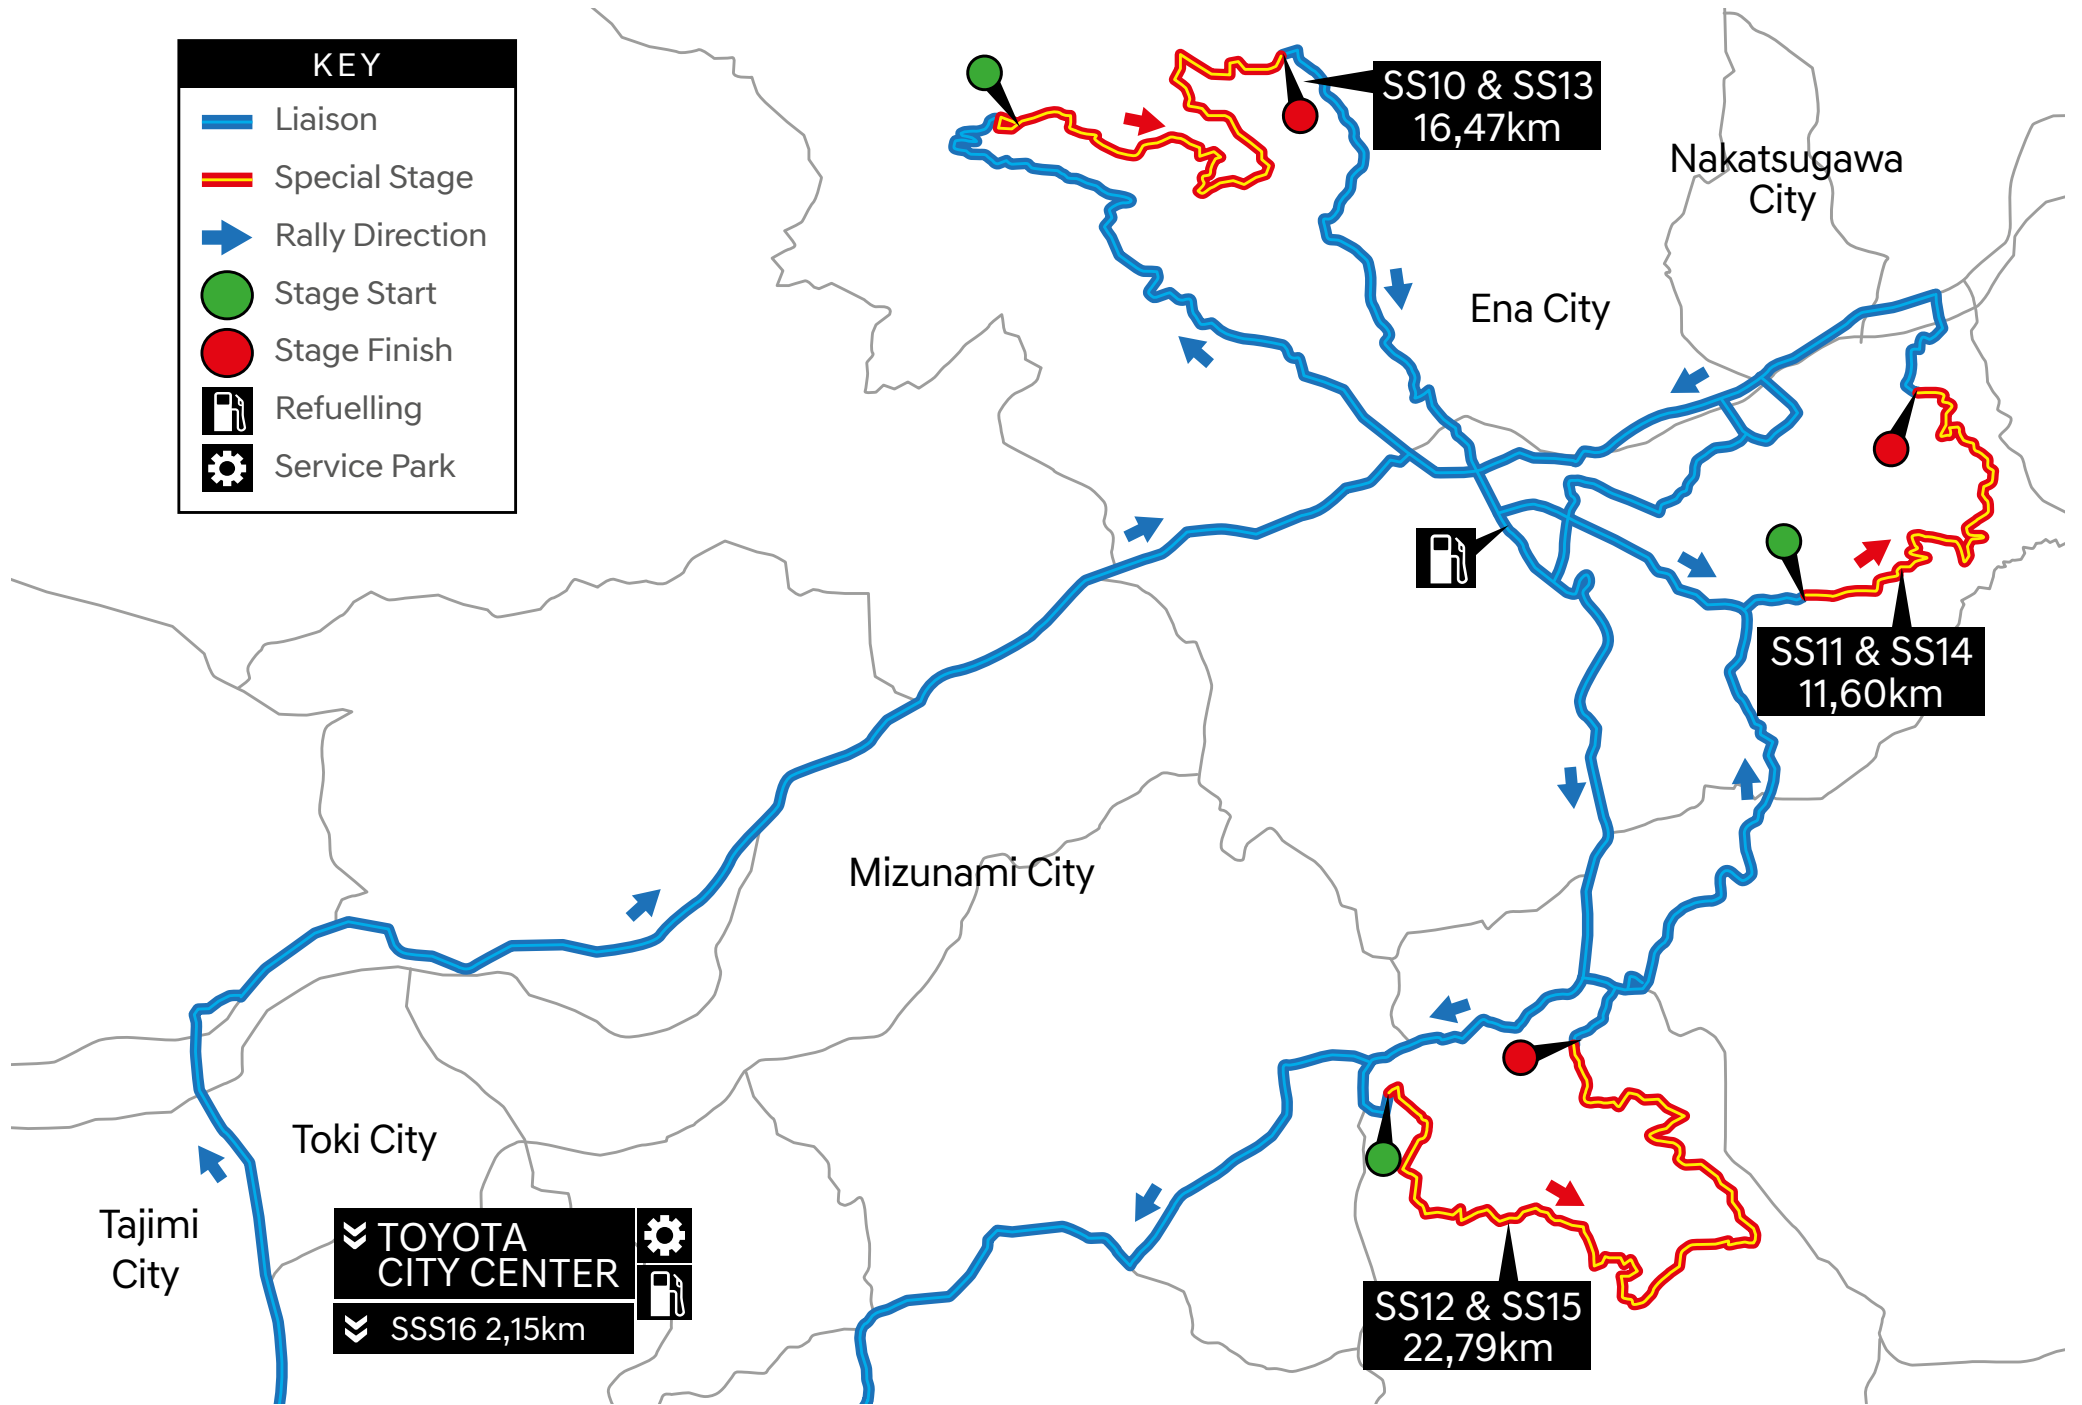

**KEY**

- Liaison
- Special Stage
- Rally Direction
- Stage Start
- Stage Finish
- Refuelling
- Service Park

Toyota City Centre

SS2 & SS5  
23,67km

SS3 & SS6  
19,38km

Shitara Town

Shakedown  
2,75km

SSS1  
2,15km

Kariya City

Chiryu City

Anjo City

Okazaki City

SS8 & SS9  
2,54km

SS4 & SS7  
17,41km

**KEY**

-  Liaison
-  Special Stage
-  Rally Direction
-  Stage Start
-  Stage Finish
-  Refuelling
-  Service Park

**SS10 & SS13**  
16,47km

**SS11 & SS14**  
11,60km

**SS12 & SS15**  
22,79km

**TOYOTA CITY CENTER**  
SSS16 2,15km

KEY	
	Liaison
	Special Stage
	Rally Direction
	Stage Start
	Stage Finish
	Refuelling
	Service Park