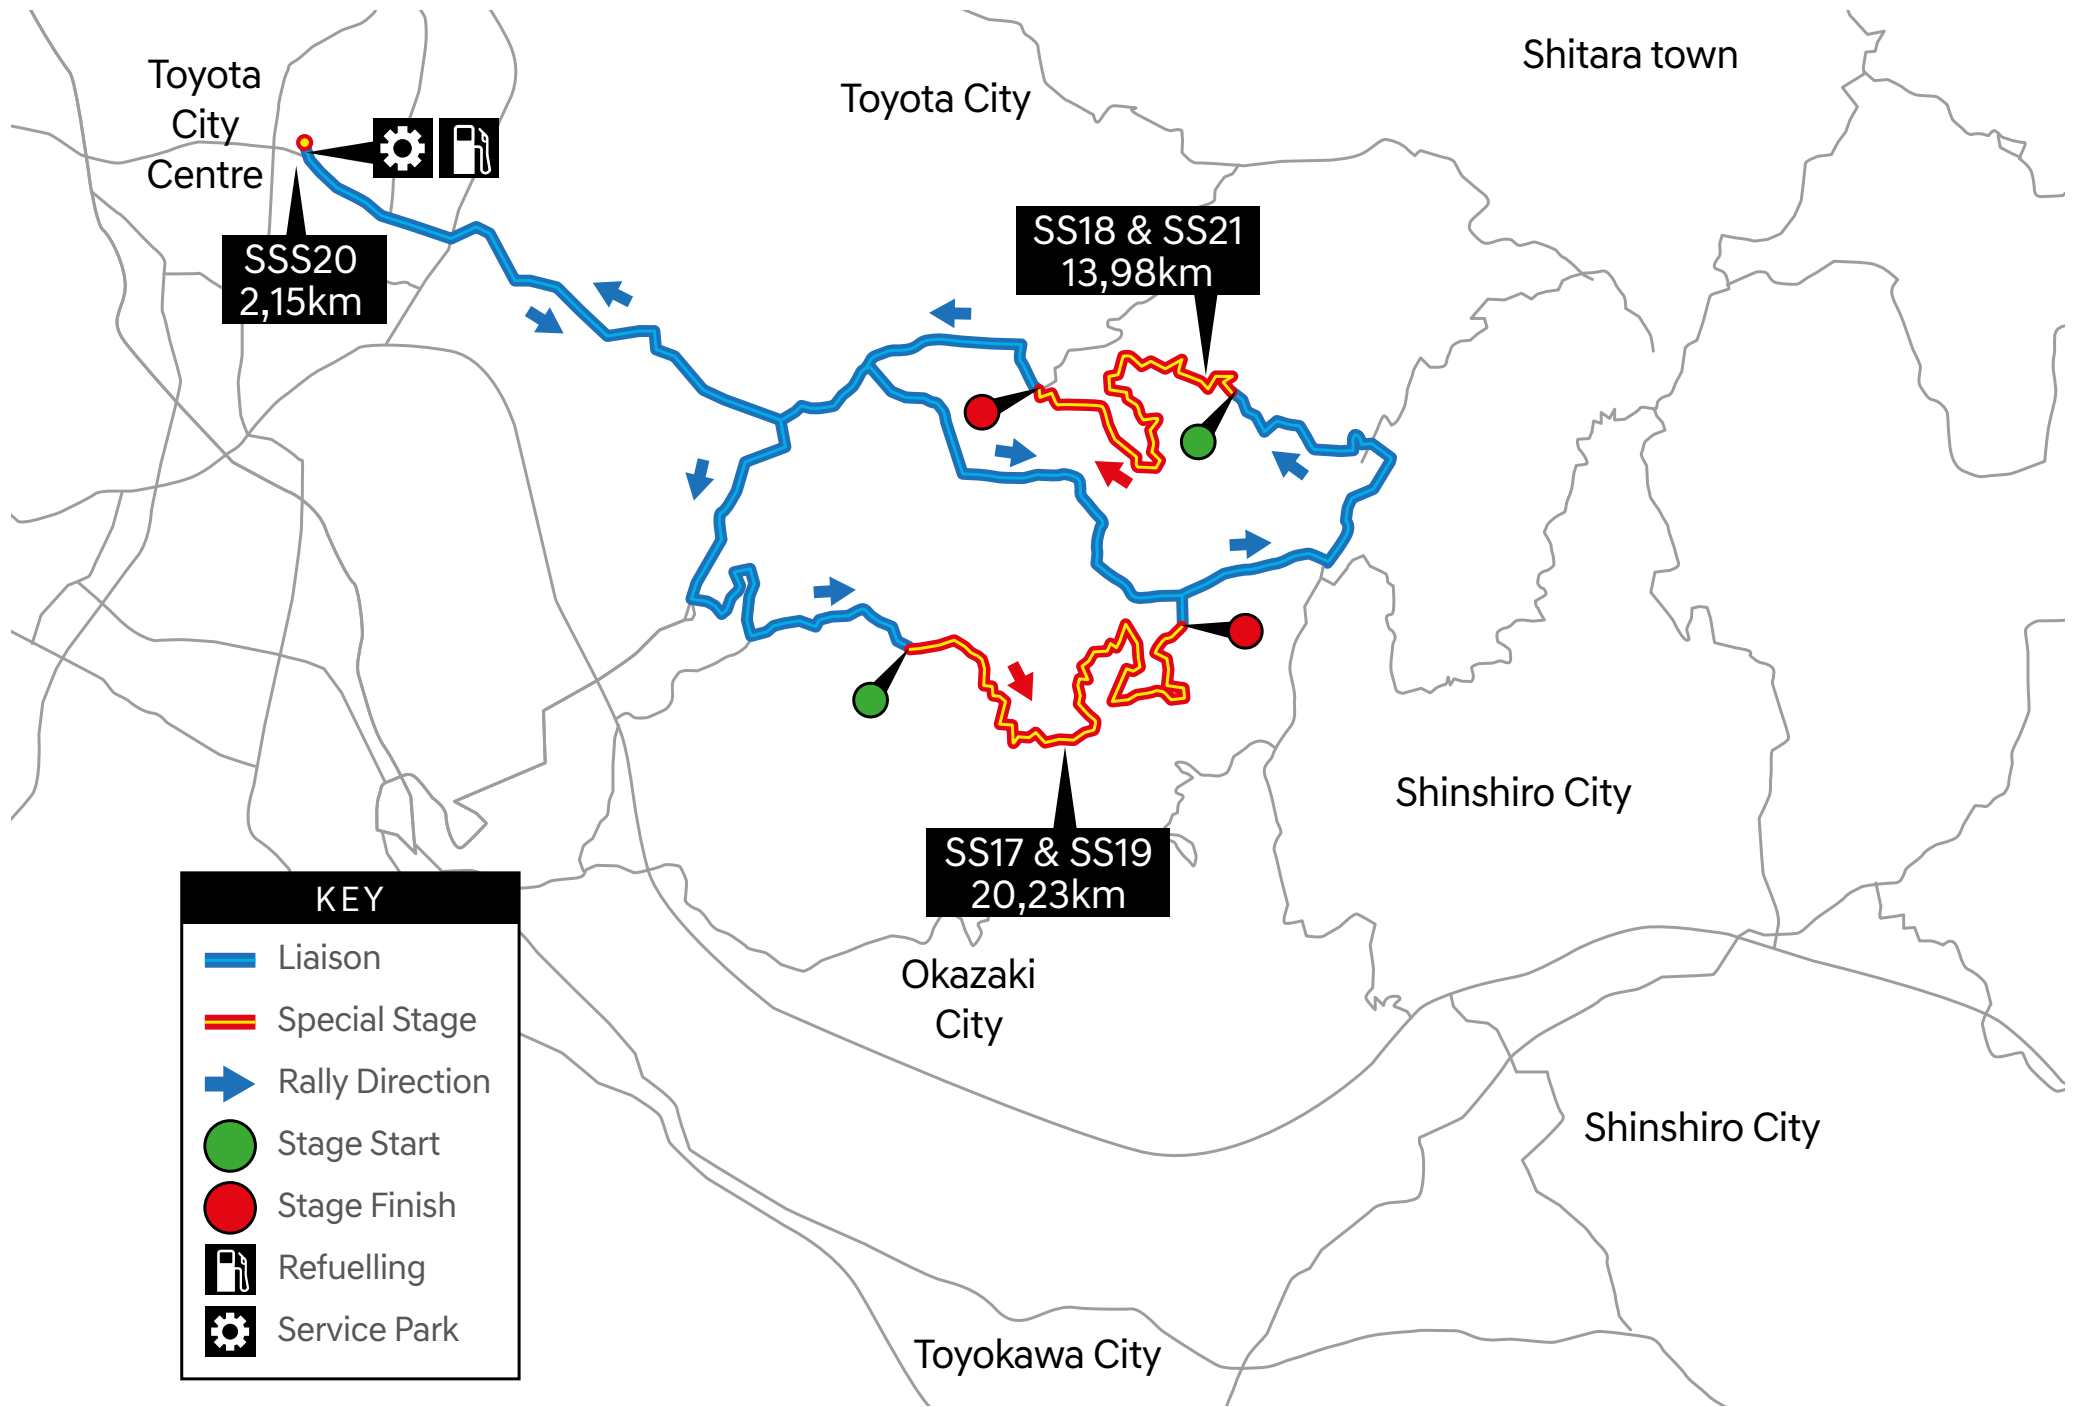

**KEY**

- Liaison
- Special Stage
- Rally Direction
- Stage Start
- Stage Finish
- Refuelling
- Service Park

Toyota City Centre

SS2 & SS5  
23,67km

SS3 & SS6  
19,38km

Shitara Town

Shakedown  
2,75km

SSS1  
2,15km

Kariya City

Chiryu City

Anjo City

Okazaki City

SS8 & SS9  
2,54km

SS4 & SS7  
17,41km

**KEY**

-  Liaison
-  Special Stage
-  Rally Direction
-  Stage Start
-  Stage Finish
-  Refuelling
-  Service Park

**SS10 & SS13**  
16,47km

**SS11 & SS14**  
11,60km

**SS12 & SS15**  
22,79km

**TOYOTA CITY CENTER**  
SSS16 2,15km

KEY	
	Liaison
	Special Stage
	Rally Direction
	Stage Start
	Stage Finish
	Refuelling
	Service Park