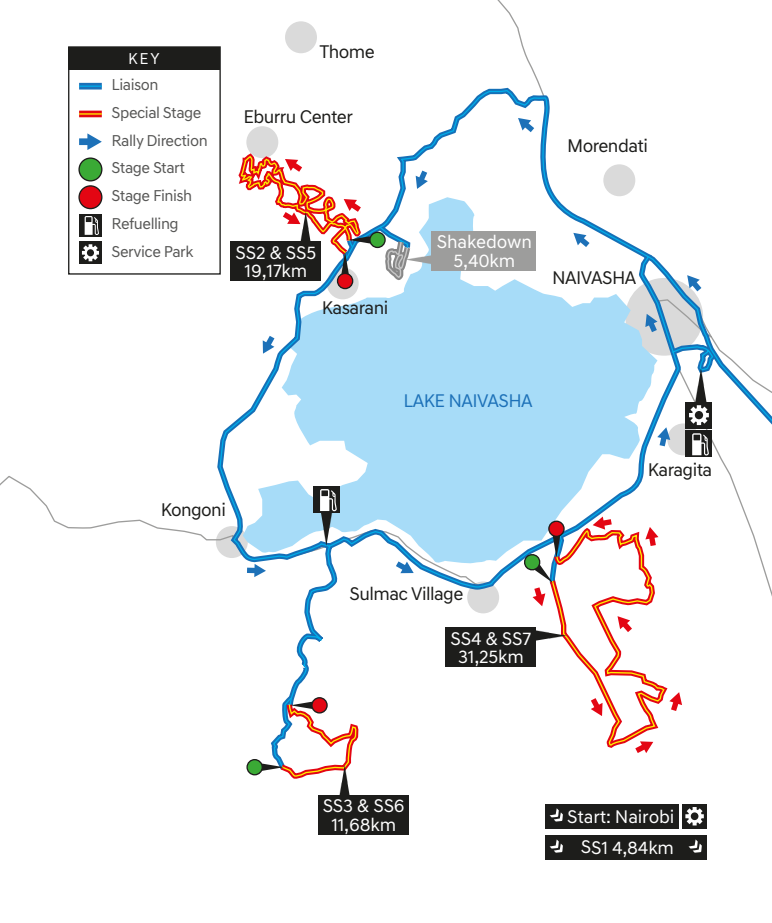

**KEY**

- Liaison
- Special Stage
- Rally Direction
- Stage Start
- Stage Finish
- Refuelling
- Service Park

SS2 & SS5  
19,17km

Shakedown  
5,40km

SS4 & SS7  
31,25km

SS3 & SS6  
11,68km

Start: Nairobi  
SS1 4,84km

KEY	
	Liaison
	Special Stage
	Rally Direction
	Stage Start
	Stage Finish
	Refuelling
	Service Park