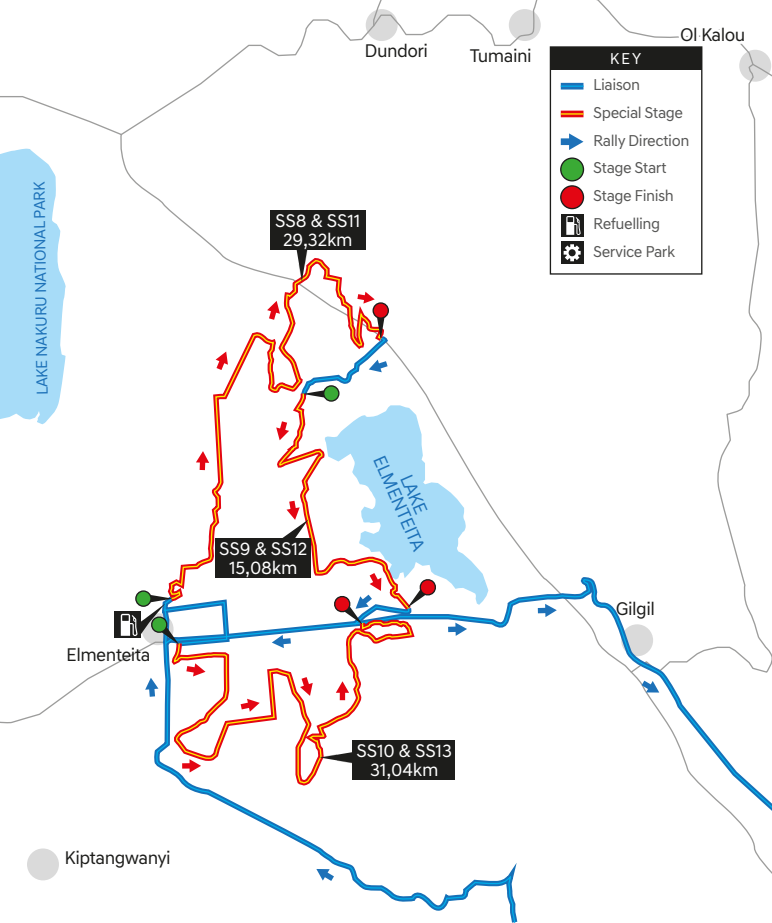

**KEY**

- Liaison
- Special Stage
- Rally Direction
- Stage Start
- Stage Finish
- Refuelling
- Service Park

SS2 & SS5  
19,17km

Shakedown  
5,40km

SS4 & SS7  
31,25km

SS3 & SS6  
11,68km

Start: Nairobi  
SS1 4,84km

KEY	
	Liaison
	Special Stage
	Rally Direction
	Stage Start
	Stage Finish
	Refuelling
	Service Park