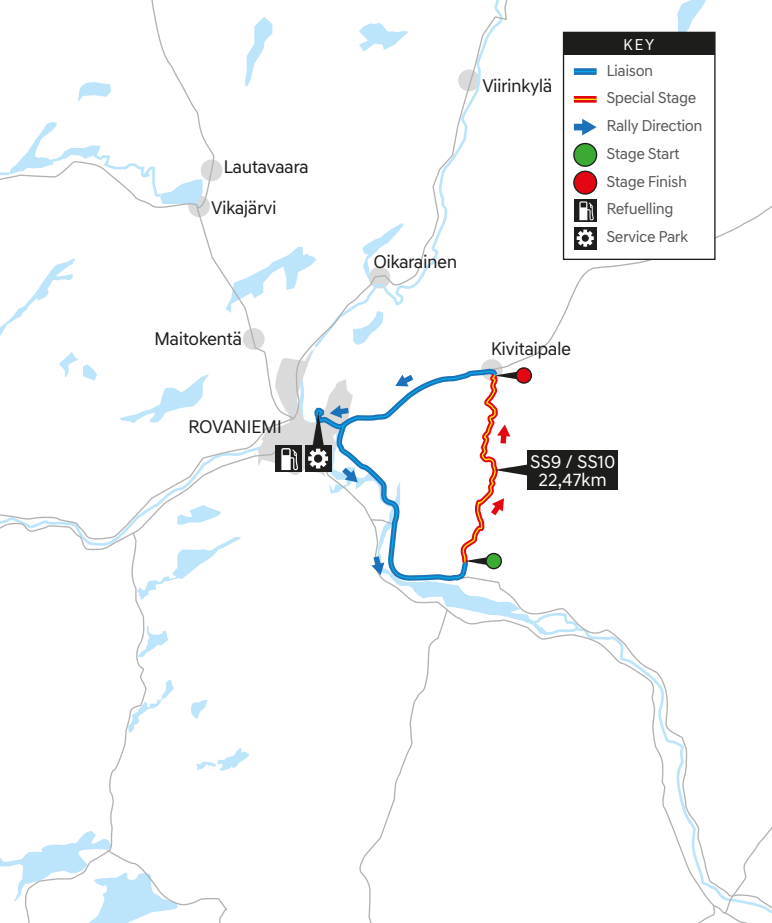

KEY

- Liaison
- Special Stage
- ➔ Rally Direction
- Stage Start
- Stage Finish
- ⛽ Refuelling
- ⚙ Service Park

SS1 / SS2
31,05km

Rajala

Sammale

Martinvaara

Lautavaara

Vikajärvi

Maitokentä

ROVANIEMI

Shakedown
5,69km

KEY

-  Liaison
-  Special Stage
-  Rally Direction
-  Stage Start
-  Stage Finish
-  Refuelling
-  Service Park

KEY

- Liaison
- Special Stage
- Rally Direction
- Stage Start
- Stage Finish
- Refuelling
- Service Park

ROVANIEMI

SS9 / SS10
22,47km

Lautavaara

Vikajärvi

Oikarainen

Viirinkylä

Kivitaipale

Maitokenttä