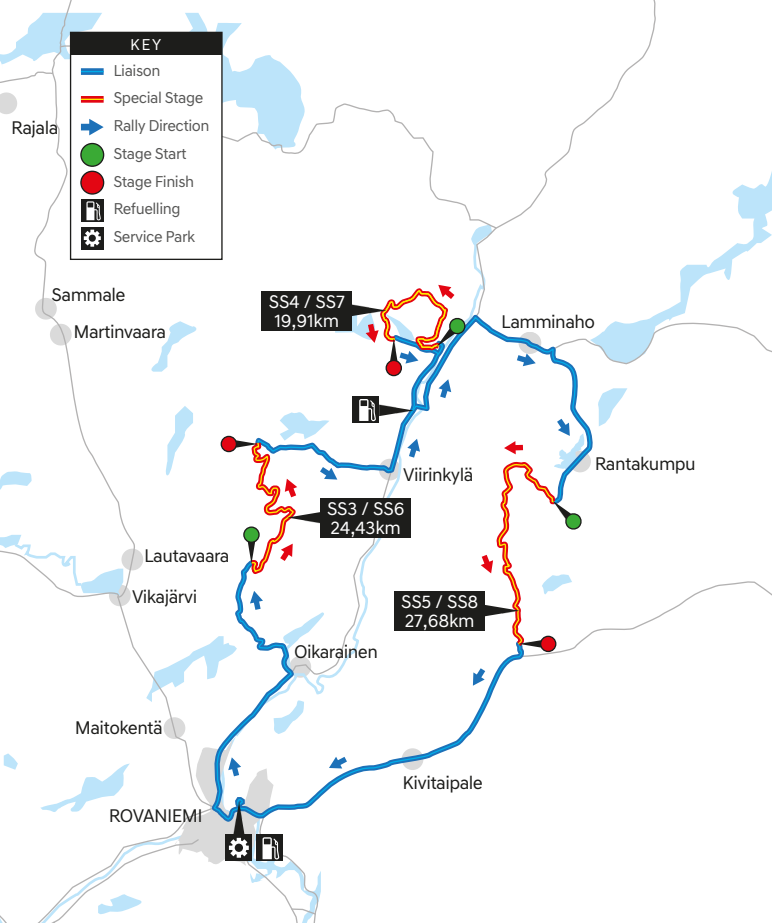

KEY

- Liaison
- Special Stage
- ➔ Rally Direction
- Stage Start
- Stage Finish
- ⛽ Refuelling
- ⚙ Service Park

SS1 / SS2
31,05km

Rajala

Sammale

Martinvaara

Lautavaara

Vikajärvi

Maitokentä

ROVANIEMI

Shakedown
5,69km

KEY

-  Liaison
-  Special Stage
-  Rally Direction
-  Stage Start
-  Stage Finish
-  Refuelling
-  Service Park

KEY

- Liaison
- Special Stage
- Rally Direction
- Stage Start
- Stage Finish
- Refuelling
- Service Park

ROVANIEMI

SS9 / SS10
22,47km

Lautavaara

Vikajärvi

Oikarainen

Viirinkylä

Kivitaipale

Maitokenttä