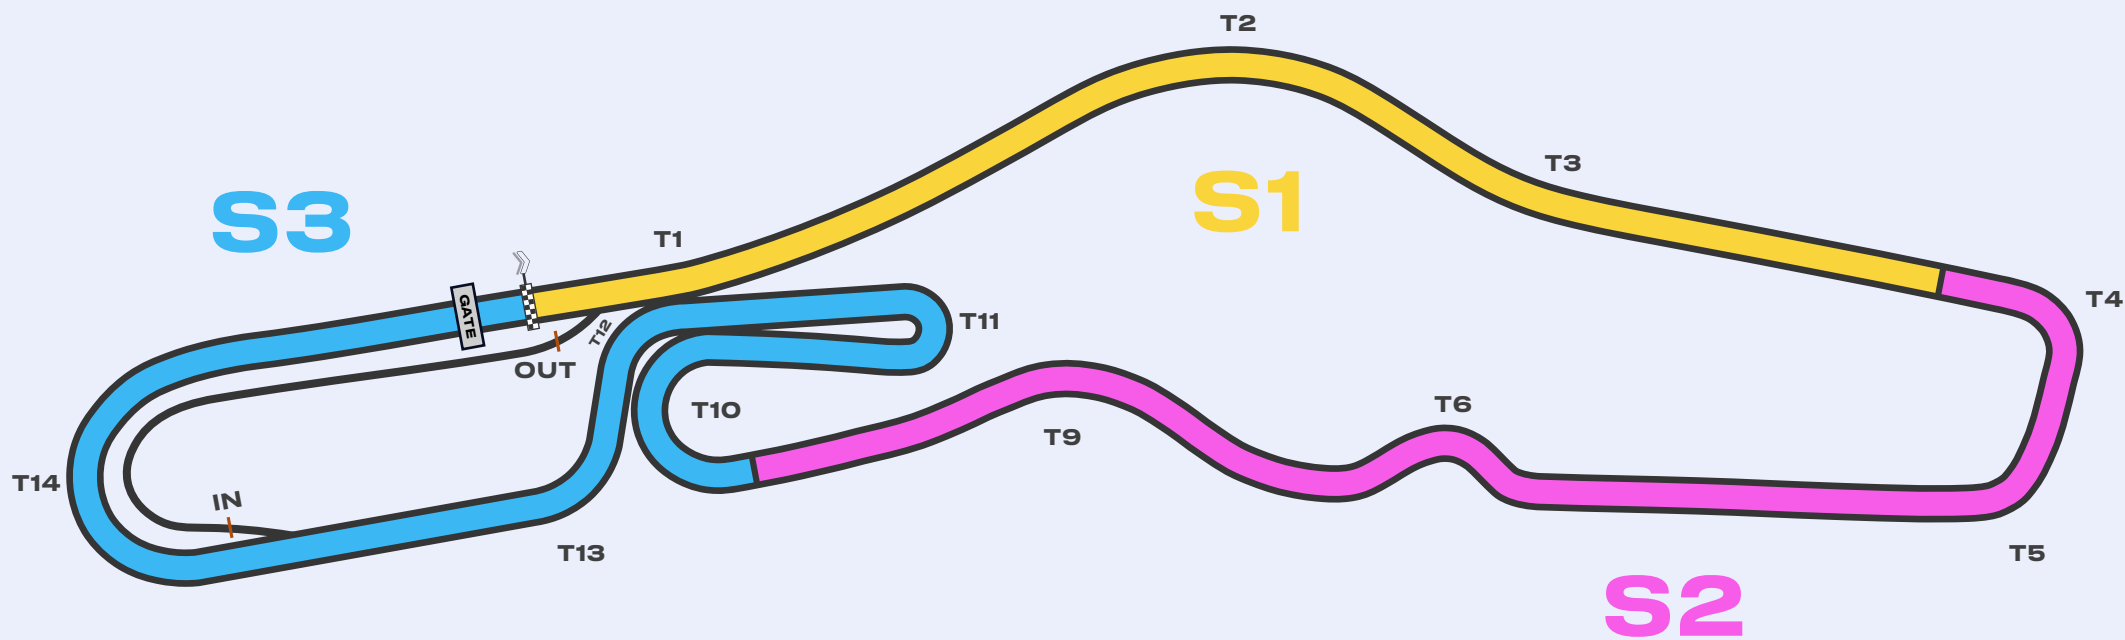

Vallelunga, Italy
18 - 20th June 2021

- Start Line
- Finish Line
- Starting Gate
- Turns
- Sectors

Center Line : 3.243 km
Pit Lane : 0.417 km
Sector 1 : 0.809 km
Sector 2 : 1.035 km
Sector 3 : 1.299 km
Start Line Offset : 0
Starting Gate Offset : -0.047 km