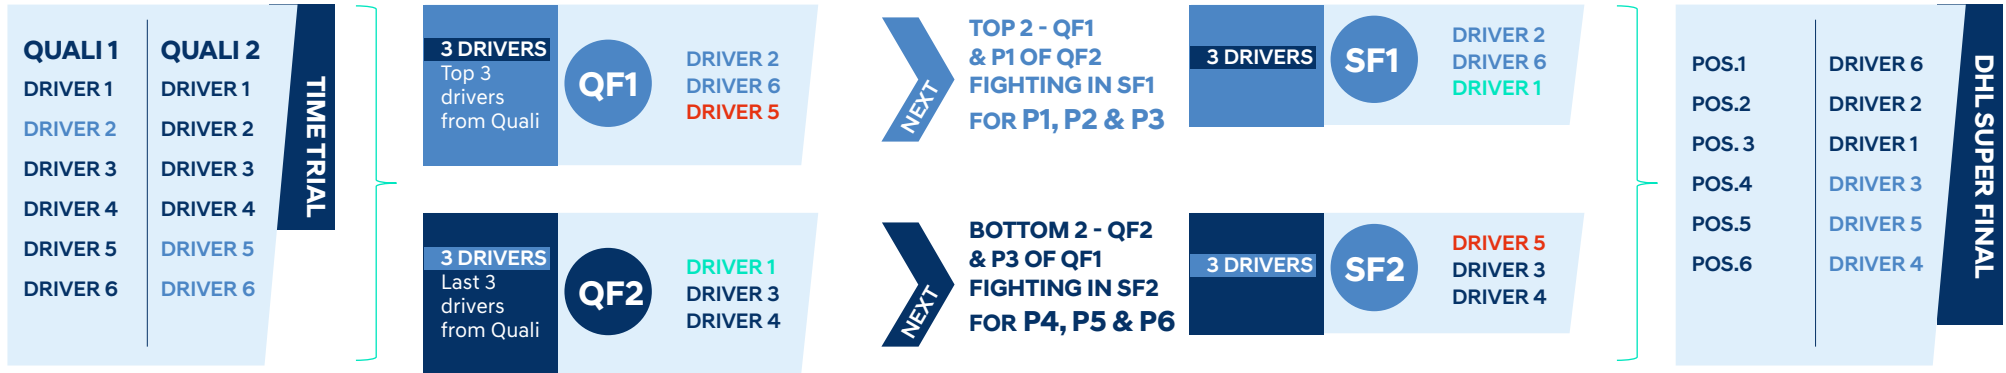

# ETCR RACE FORMAT

2 BACK TO BACK QUALI SESSIONS  
BEST LAP TIME COUNTS FOR QF

**SAME FORMAT FOR EACH POOL**  
**“POOL FAST”/ “POOL FURIOUS”**

SATURDAY

1 SM / POOL AT DUSK

SUNDAY