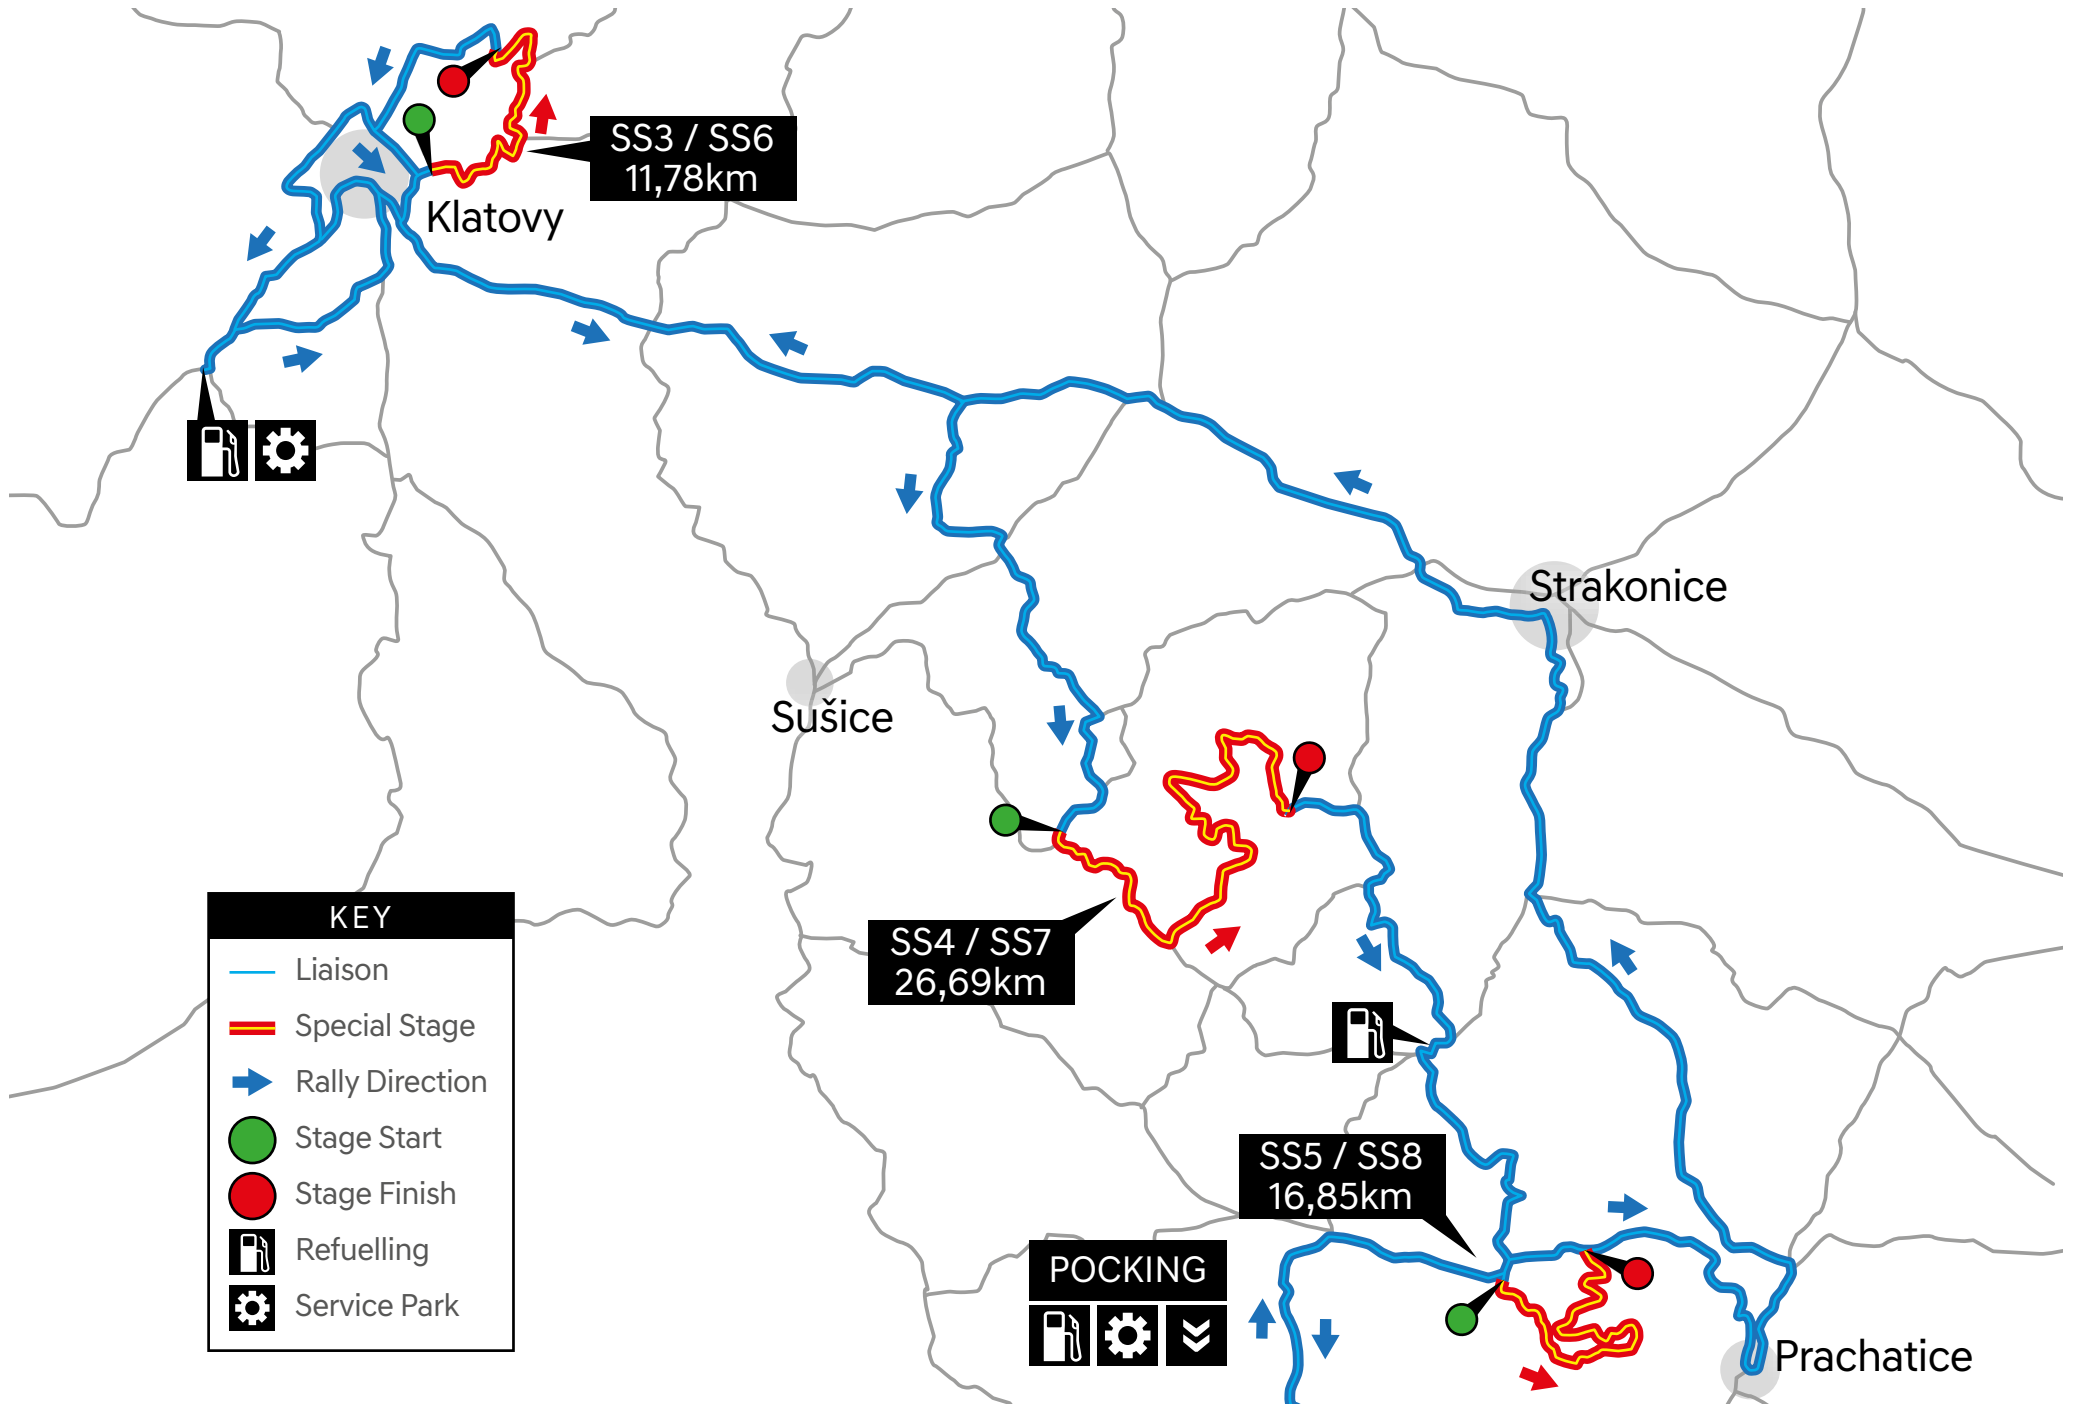

KEY	
	Liaison
	Special Stage
	Rally Direction
	Stage Start
	Stage Finish
	Refuelling
	Service Park

SSS1
2,55km

Shakedown
2,11km

SSS1
2,55km

SS2
11,78km

Maláviska

KEY	
	Liaison
	Special Stage
	Rally Direction
	Stage Start
	Stage Finish
	Refuelling
	Service Park

POCKING

KEY

- Liaison
- Special Stage
- Rally Direction
- Stage Start
- Stage Finish
- Refuelling
- Service Park

Hauzenberg
SS9 / SS12
20,05km

Oberkappel
SS10 / SS13
24,33km

Zeiberg
SS11 / SS14
17,35km

Ortenburg

Haidenhof

Oberkappel

Zeiberg

Karpfham

SS15 / SS17
12,17km

Waldkirchen

SS16 / SS18
14,87km

Hauzenberg

Ortenburg

Haidenhof

Oberkappel

Zeiberg

Karpfham