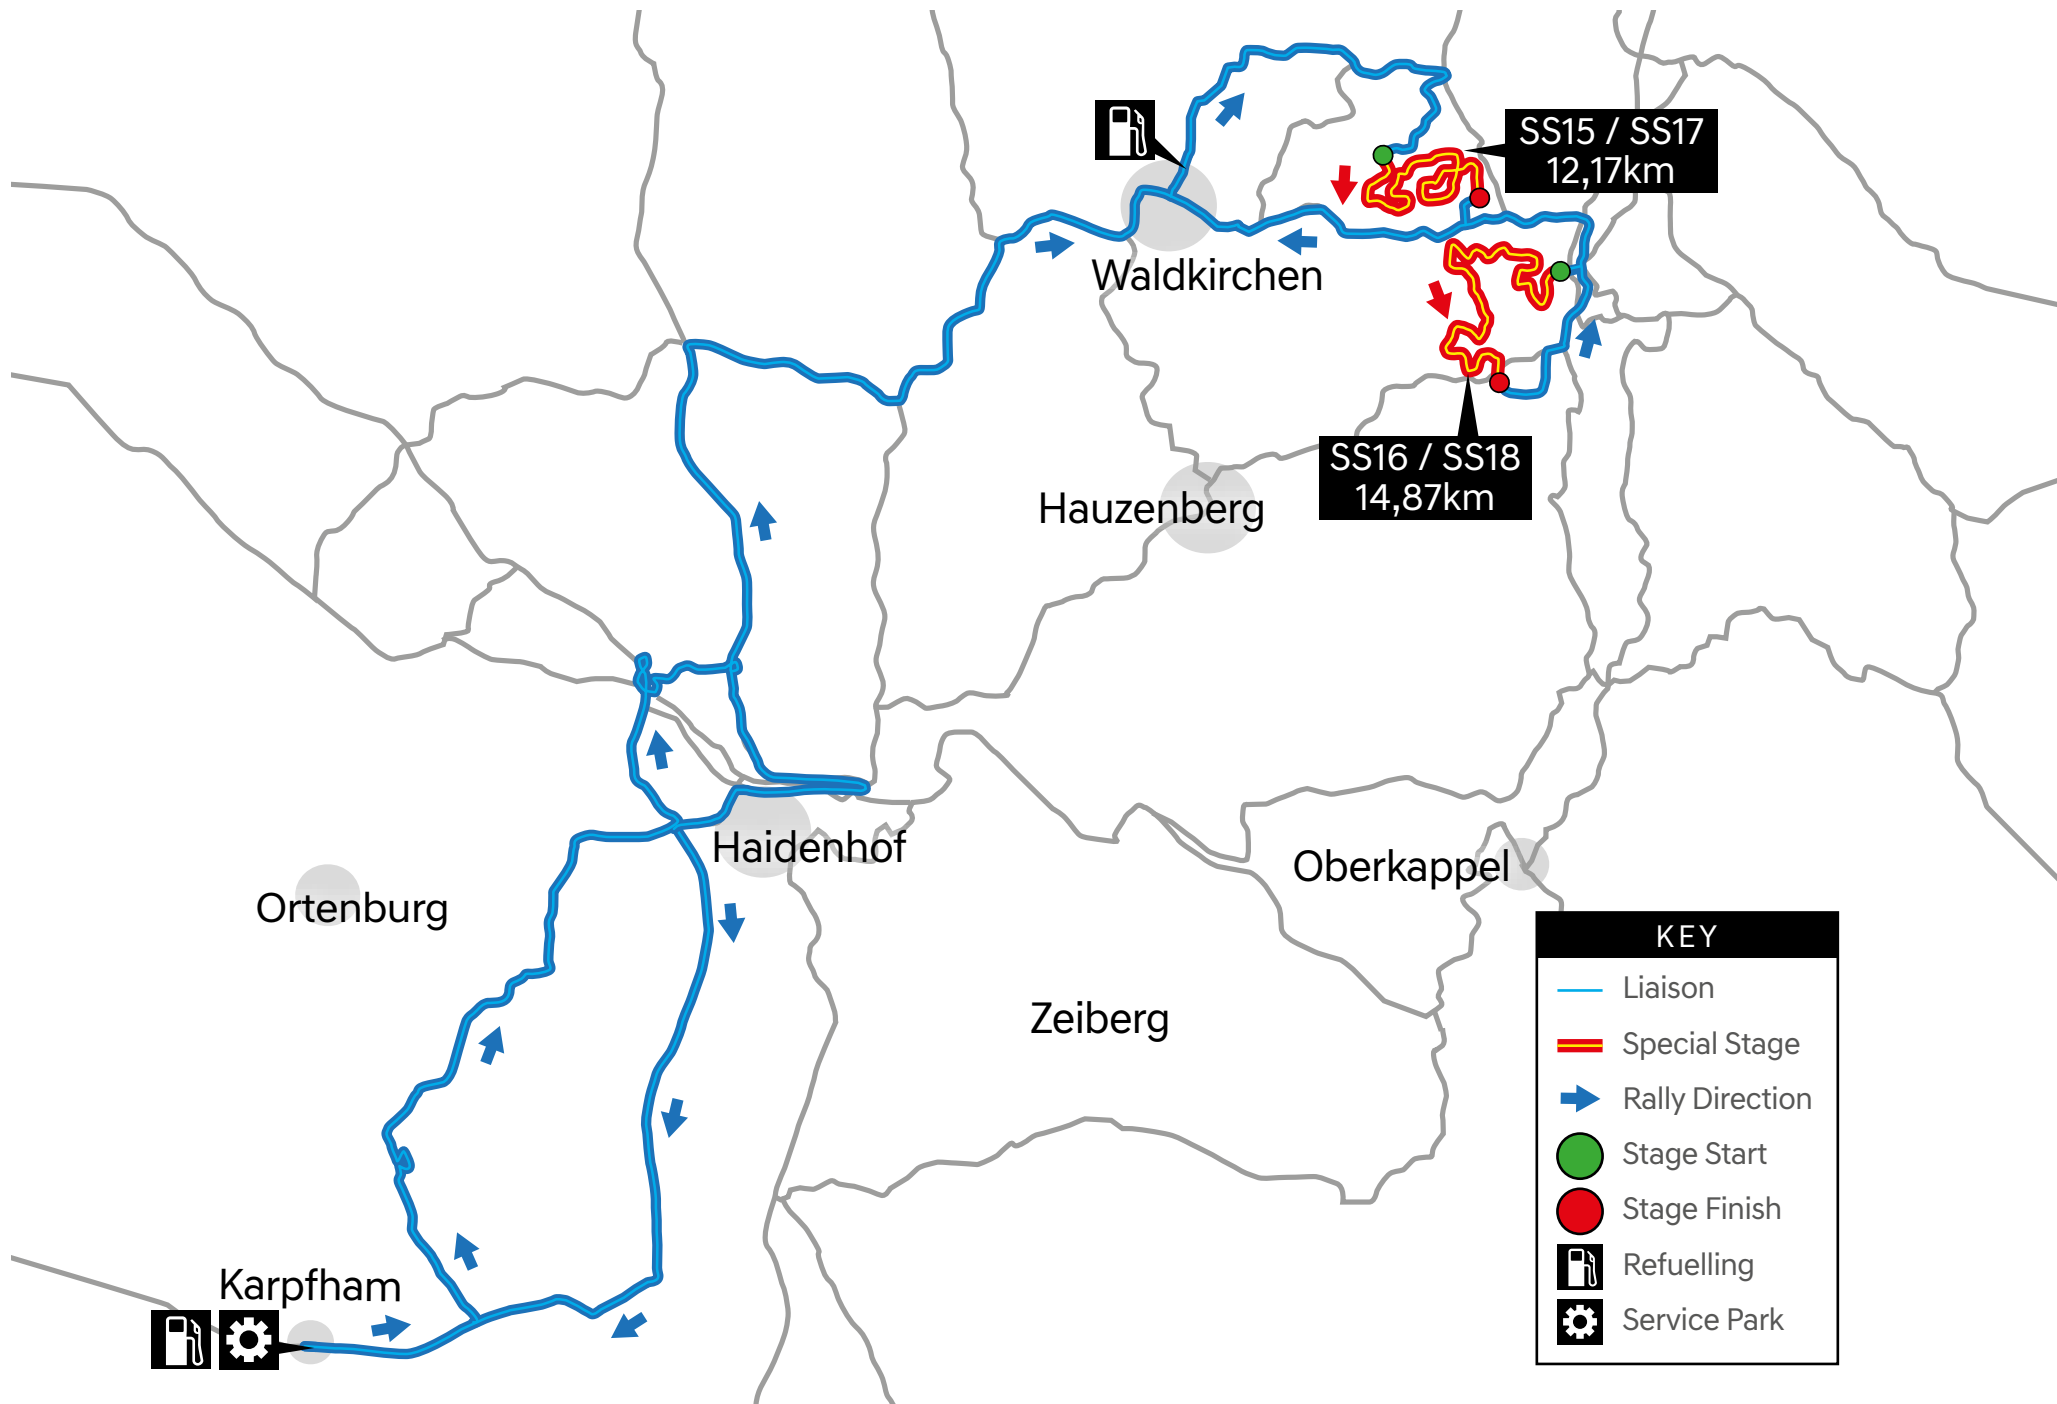

KEY	
	Liaison
	Special Stage
	Rally Direction
	Stage Start
	Stage Finish
	Refuelling
	Service Park

SSS1
2,55km

Shakedown
2,11km

SSS1
2,55km

SS2
11,78km

Maláviska

KEY	
	Liaison
	Special Stage
	Rally Direction
	Stage Start
	Stage Finish
	Refuelling
	Service Park

POCKING

KEY

- Liaison
- Special Stage
- Rally Direction
- Stage Start
- Stage Finish
- Refuelling
- Service Park

Hauzenberg
SS9 / SS12
20,05km

Oberkappel
SS10 / SS13
24,33km

Zeiberg
SS11 / SS14
17,35km

Ortenburg

Haidenhof

Oberkappel

Zeiberg

Karpfham

SS15 / SS17
12,17km

Waldkirchen

SS16 / SS18
14,87km

Hauzenberg

Ortenburg

Haidenhof

Oberkappel

Zeiberg

Karpfham