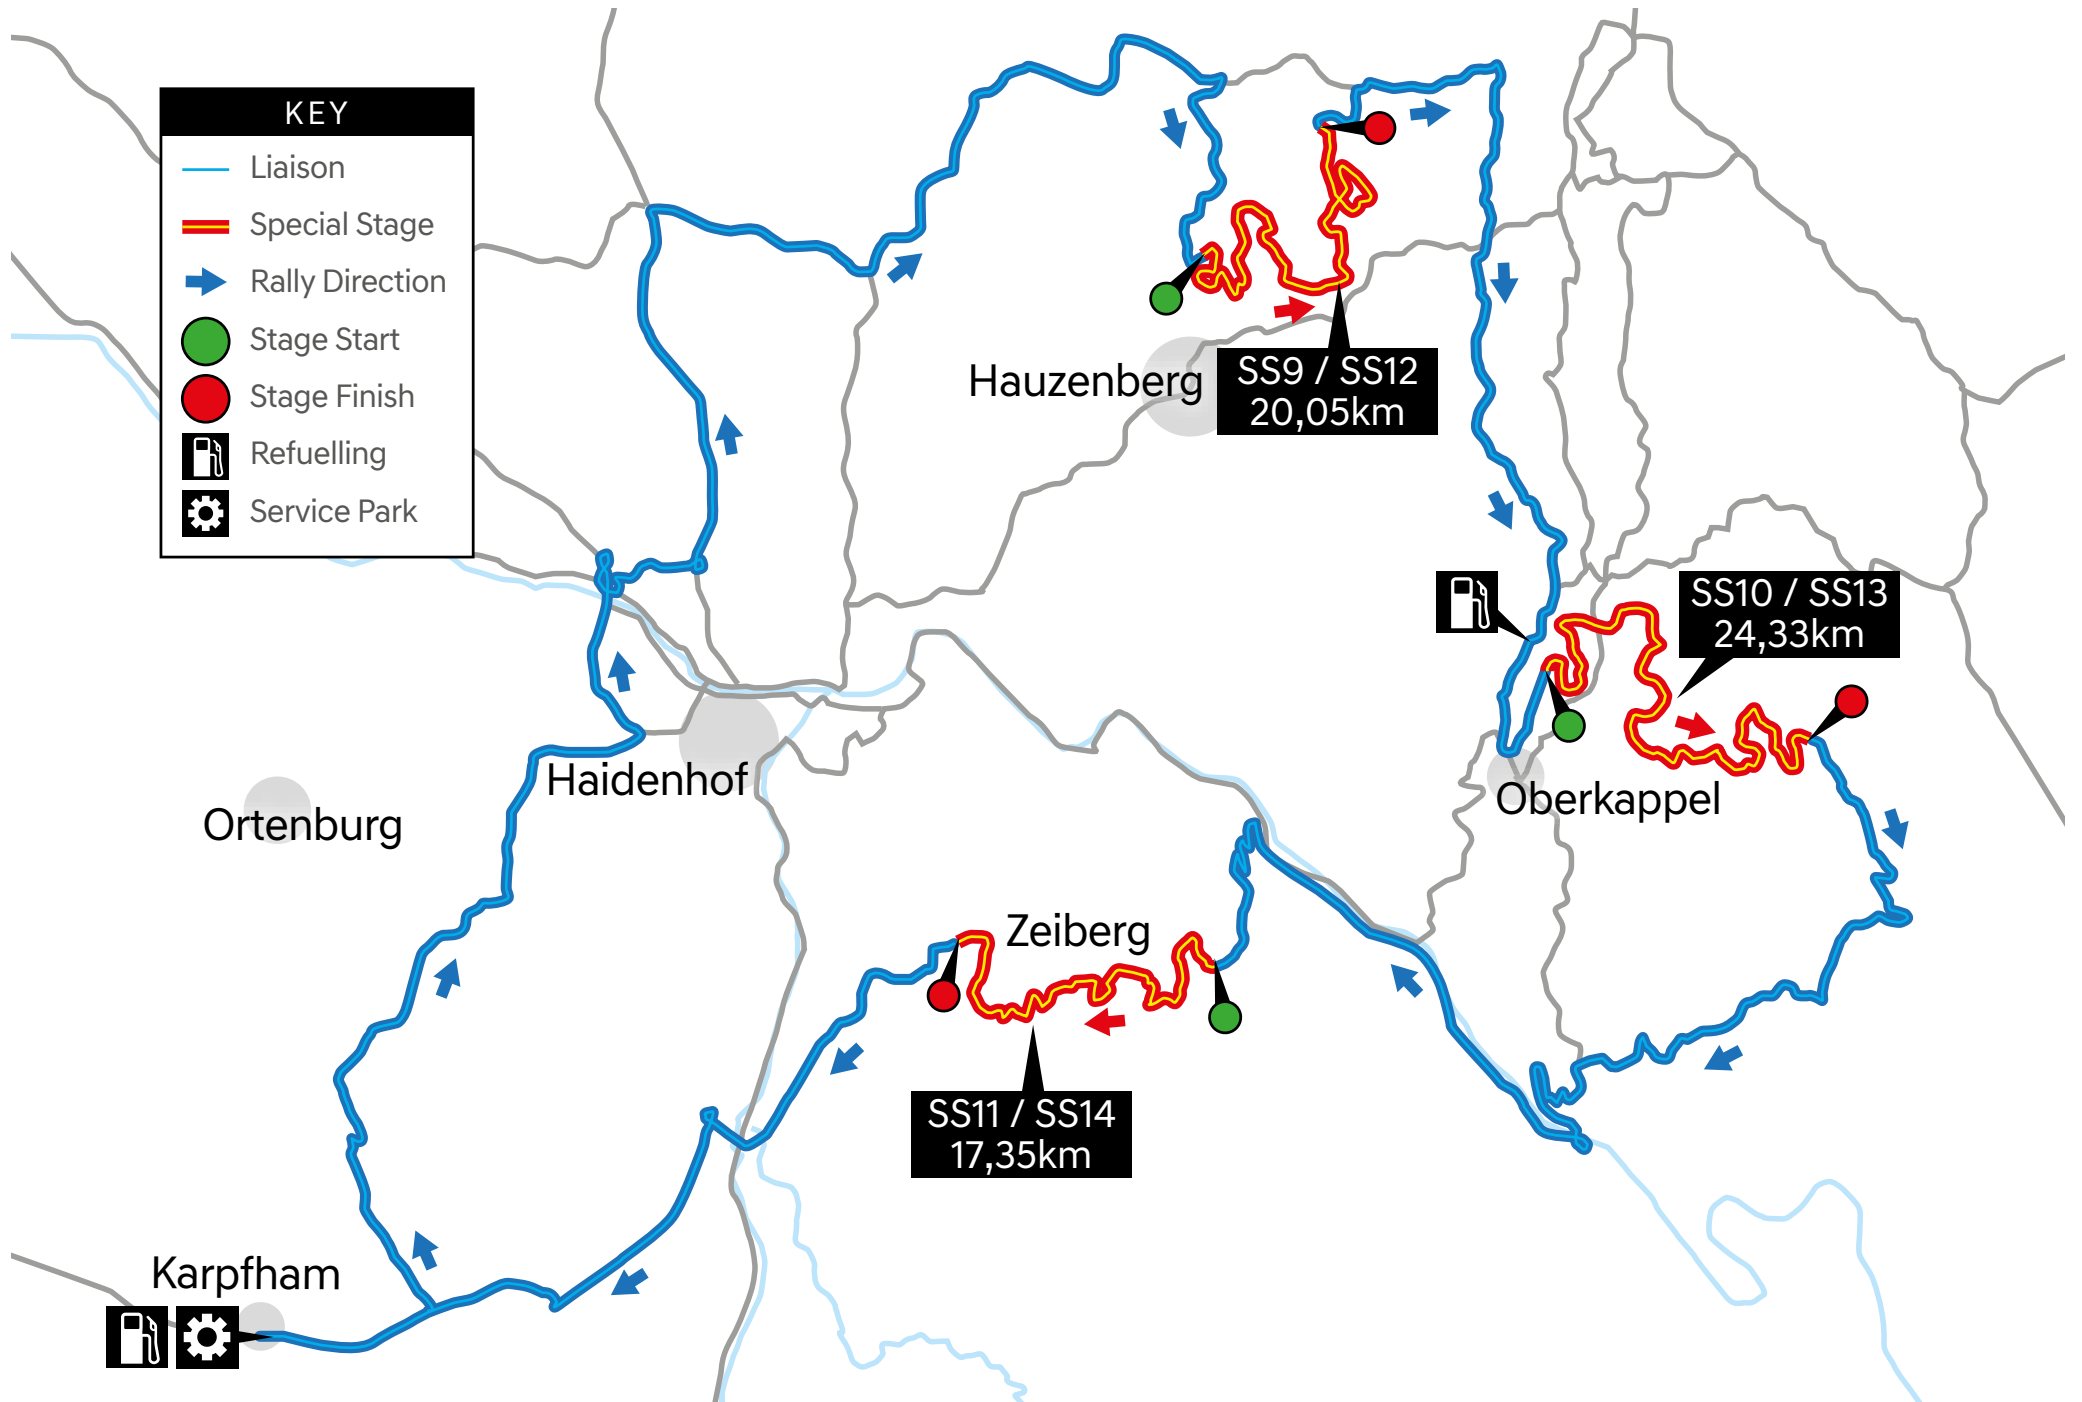

KEY	
	Liaison
	Special Stage
	Rally Direction
	Stage Start
	Stage Finish
	Refuelling
	Service Park

SSS1
2,55km

Shakedown
2,11km

SSS1
2,55km

SS2
11,78km

Maláviska

KEY	
	Liaison
	Special Stage
	Rally Direction
	Stage Start
	Stage Finish
	Refuelling
	Service Park

POCKING

KEY

- Liaison
- Special Stage
- Rally Direction
- Stage Start
- Stage Finish
- Refuelling
- Service Park

Hauzenberg
SS9 / SS12
20,05km

Oberkappel
SS10 / SS13
24,33km

Zeiberg
SS11 / SS14
17,35km

Ortenburg

Haidenhof

Oberkappel

Zeiberg

Karpfham

SS15 / SS17
12,17km

Waldkirchen

SS16 / SS18
14,87km

Hauzenberg

Ortenburg

Haidenhof

Oberkappel

Zeiberg

Karpfham