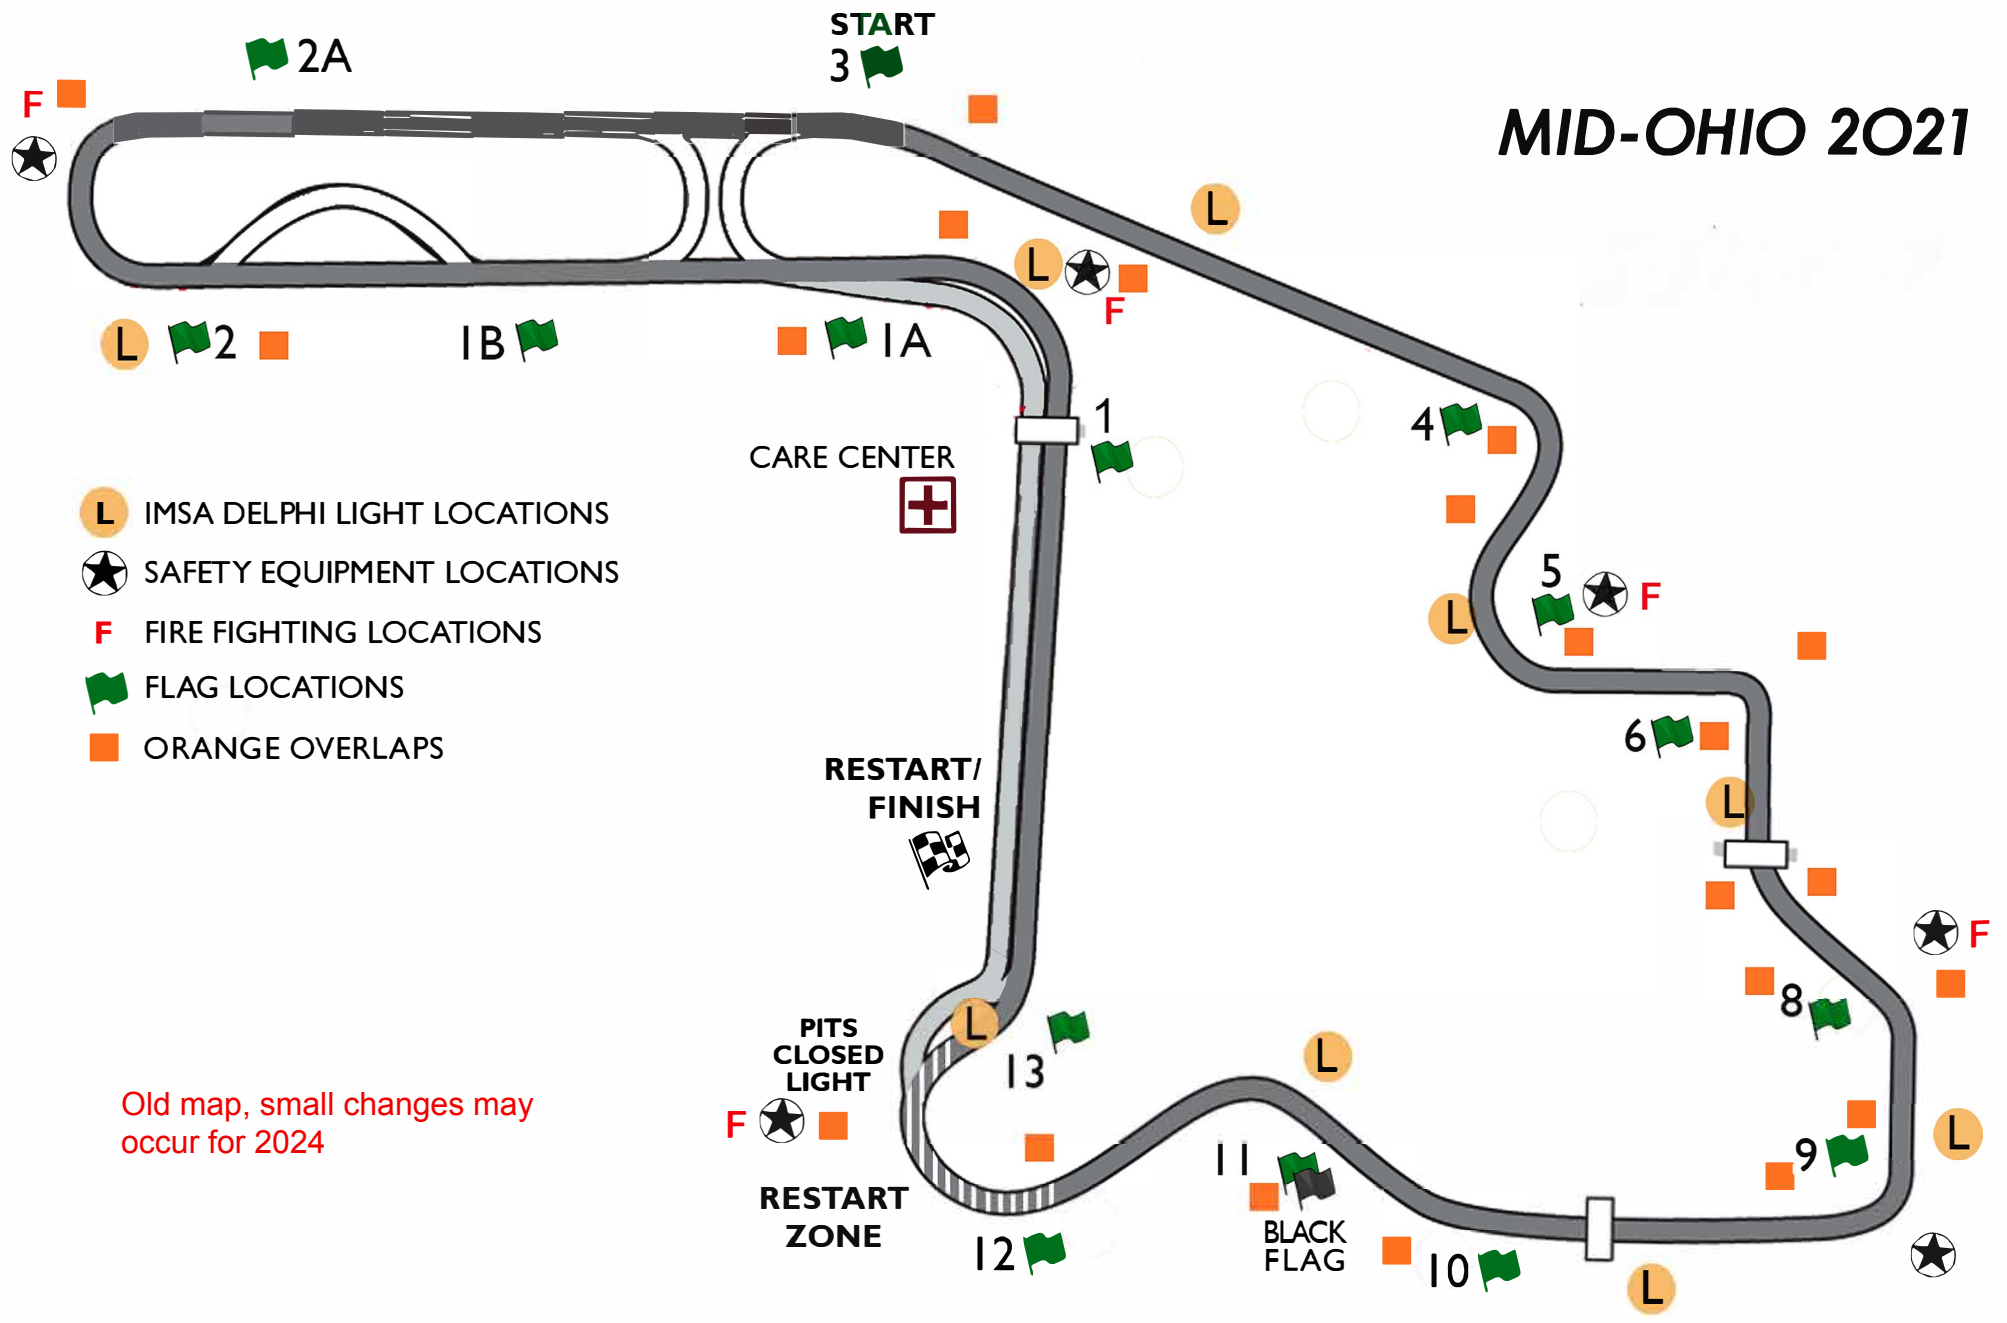

MID-OHIO 2021

- L** IMSA DELPHI LIGHT LOCATIONS
- ★** SAFETY EQUIPMENT LOCATIONS
- F** FIRE FIGHTING LOCATIONS
- 🚩** FLAG LOCATIONS
- ORANGE OVERLAPS

Old map, small changes may occur for 2024